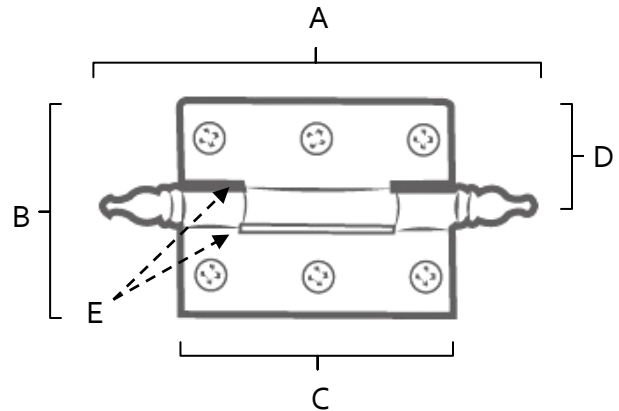

SPECIFICATIONS

MORTISE HINGE

FEATURES

- Traditional styling
- Multiple finishes
- Concealed installation

WARRANTY

Limited lifetime

FINISHES

- Antique English (AE)
- Antique English Matte (AEM)
- Barcelona (BARC)
- Bronze (BRZ)

MATERIAL

Brass

Item#	A	B	C	D	E
A5889	3 1/2"	1 3/4"	2 1/4"	7/8"	5/16"

KEY:

- A - Overall Length
- B - Width
- C - Flange Length
- D - Flange Width
- E - Hinge Offset

NOTE: Dimensions and specifications are subject to change without notice.