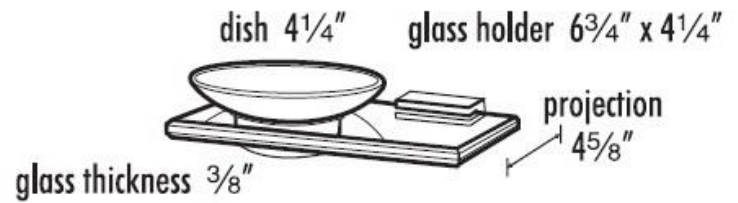

**SPECIFICATIONS**

**ARCH**  
SOAP HOLDER WITH DISH

**FEATURES**

Modern styling  
Multiple finishes  
Concealed installation

**WARRANTY**

Limited lifetime

**FINISHES**

Polished Brass/Non-lacquered (PB/NL)  
Polished Chrome (PC)  
Polished Nickel (PN)  
Satin Nickel (SN)

**MATERIAL**

Brass

**Item#**

**A7530**

NOTE: Dimensions and specifications are subject to change without notice.