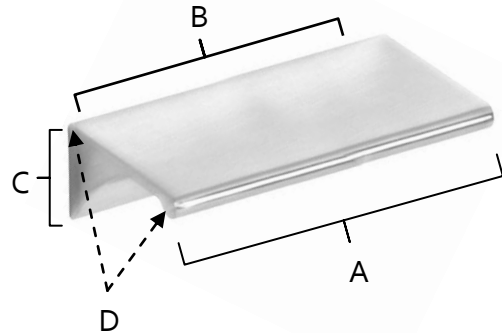

SPECIFICATIONS

TAB PULLS
PULLS

FEATURES

- Modern styling
- Multiple finishes
- Concealed installation

WARRANTY

Limited lifetime

FINISHES

- Polished Brass (PB)
- Polished Brass/Non-Lacquered (PB/NL)
- Polished Chrome (PC)
- Bronze (BRZ)
- Polished Nickel (PN)
- Satin Nickel (SN)
- Satin Brass (SB)

MATERIAL

Brass

Item#	A	B	C	D
A970-15	2"	1 1/2"	5/8"	1"
A970-3	3 1/2"	3"	5/8"	1"
A970-35	4"	3 1/2"	5/8"	1"
A970-4	4 1/2"	4"	5/8"	1"
A970-6	6 1/2"	6"	5/8"	1"
A970-8	8 1/2"	8"	5/8"	1"

KEY:

- A - Overall Length
- B - Center to Center
- C - Width
- D - Projection