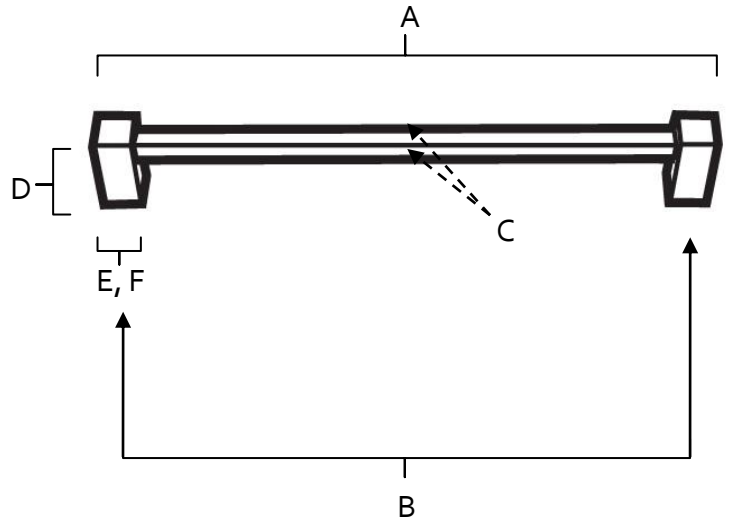

**SPECIFICATIONS**

**CONTEMPORARY II**  
APPLIANCE PULLS

**FEATURES**

- Modern styling
- Multiple finishes
- Concealed installation

**WARRANTY**

Limited lifetime

**FINISHES**

- Polished Chrome (PC)
- Barcelona (BARC)
- Bronze (BRZ)
- Chocolate Bronze (CHBRZ)
- Polished Nickel (PN)
- Satin Nickel (SN)
- Satin Brass (SB)

**MATERIAL**

Brass

Item#	A	B	C	D	E (L)	F (W)
D718-8	8 5/8"	8"	3/8"	1 3/8"	5/8"	5/8"
D718-12	12 5/8"	12"	3/8"	1 5/8"	5/8"	5/8"
D718-18	18 5/8"	18"	3/8"	1 5/8"	5/8"	5/8"

**KEY:**

- A - Overall Length
- B - Center to Center
- C - Handle Width
- D - Projection
- E - Mount Length
- F - Mount Width

NOTE: Dimensions and specifications are subject to change without notice.