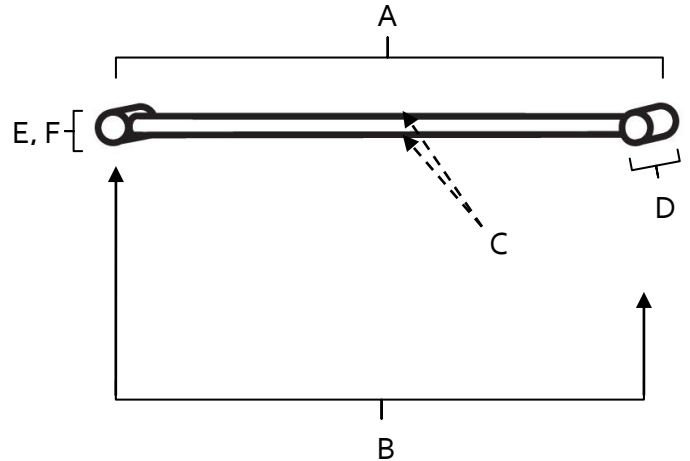

SPECIFICATIONS

CONTEMPORARY I
APPLIANCE PULLS

FEATURES

- Modern styling
- Multiple finishes
- Concealed installation

WARRANTY

Limited lifetime

FINISHES

- Polished Chrome (PC)
- Barcelona (BARC)
- Bronze (BRZ)
- Chocolate Bronze (CHBRZ)
- Polished Nickel (PN)
- Satin Nickel (SN)
- Satin Brass (SB)

MATERIAL

Brass

Item#	A	B	C	D	E (L)	F (W)
D715-8	8 5/8"	8"	3/8"	1 3/8"	5/8"	5/8"
D715-12	12 5/8"	12"	3/8"	1 5/8"	5/8"	5/8"
D715-18	18 5/8"	18"	3/8"	1 5/8"	5/8"	5/8"

KEY:

- A - Overall Length
- B - Center to Center
- C - Handle Width
- D - Projection
- E - Mount Length
- F - Mount Width