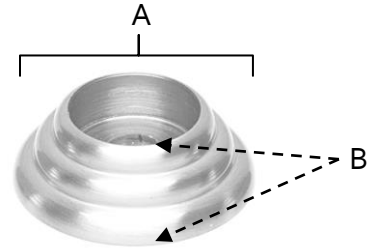

**SPECIFICATIONS**

**TRADITIONAL  
ROSETTES**

**FEATURES**

- Traditional styling
- Multiple finishes
- Concealed installation

**WARRANTY**

Limited lifetime

**FINISHES**

- Polished Brass (PB)
- Polished Chrome (PC)
- Antique English (AE)
- Antique English Matte (AEM)
- Antique Pewter (AP)
- Barcelona (BARC)
- Bronze (BRZ)
- Chocolate Bronze (CHBRZ)
- Matte Black (MB)
- Polished Antique (PA)
- Polished Nickel (PN)
- Satin Nickel (SN)

**MATERIAL**

Brass

Item#	A	B
<b>A722</b> (for A702-3, A702-35 & A702-4)	5/8"	1/4"
<b>A723</b> (for A702-6)	7/8"	3/8"
<b>D111</b> (for D110-AP)	1 1/2"	5/8"
<b>D117</b> (for D110-18)	1 3/4"	5/8"

**KEY:**

- A - Length and Width
- B - Projection