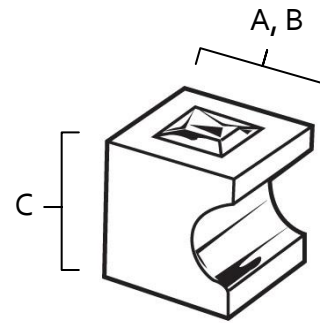

**SPECIFICATIONS**

**CONTEMPORARY  
CRYSTAL  
SQUARE KNOBS**

**FEATURES**

- Modern styling
- Multiple finishes
- Concealed installation

**WARRANTY**

Limited lifetime

**FINISHES**

- Polished Chrome (PC)
- Polished Nickel (PN)
- Satin Nickel (SN)
- Satin Brass (SB)

**MATERIAL**

- Brass
- Swarovski Crystal

Item#	A	B	C
C853-34	3/4"	3/4"	7/8"
C853-1	1"	1"	1 1/8"
C854-1	1"	1"	1 1/8"

**KEY:**

- A - Length
- B - Width
- C - Projection

NOTE: Dimensions and specifications are subject to change without notice.