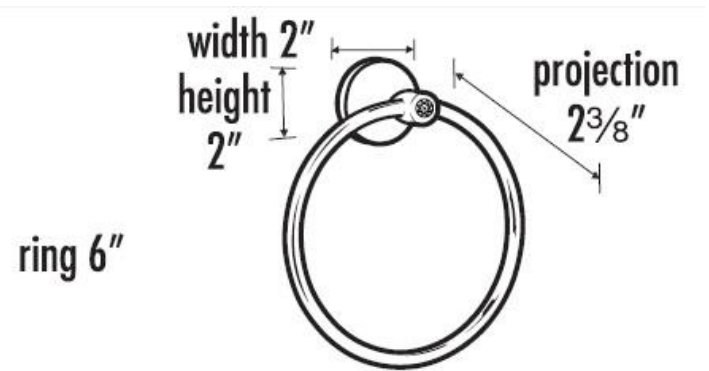

SPECIFICATIONS

CRYSTAL CONTEMPORARY I
6" TOWEL RING

FEATURES

Modern styling
Multiple finishes
Concealed installation

WARRANTY

Limited lifetime

FINISHES

Polished Chrome (PC)
Satin Nickel (SN)

MATERIAL

Brass
Swarovski Crystal

Item#

C8340

NOTE: Dimensions and specifications are subject to change without notice.