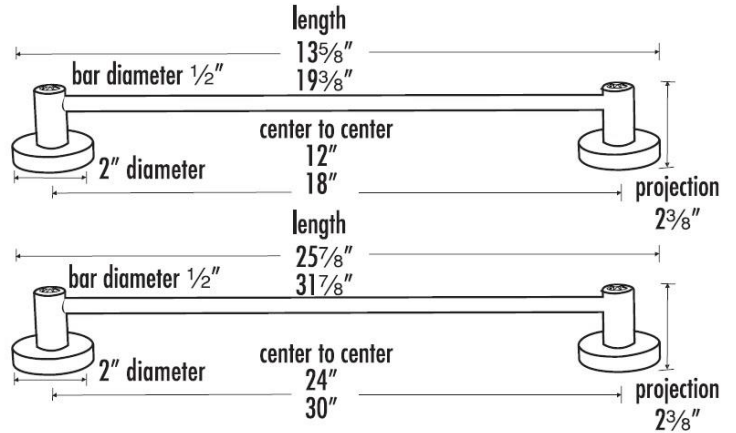

PRODUCT SHEET

SPECIFICATIONS

**CRYSTAL CONTEMPORARY I
TOWEL BAR**

FEATURES

- Modern styling
- Multiple finishes
- Concealed installation

WARRANTY

Limited lifetime

FINISHES

- Polished Chrome (PC)
- Satin Nickel (SN)

MATERIAL

- Brass
- Swarovski Crystal

Item#

- C8320-12
- C8320-18
- C8320-24
- C8320-30

NOTE: Dimensions and specifications are subject to change without notice.