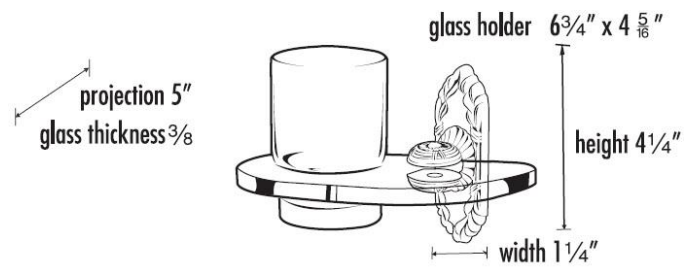

SPECIFICATIONS

RIBBON & REED

TUMBLER HOLDER WITH TUMBLER

FEATURES

Traditional styling
Multiple finishes
Concealed installation

WARRANTY

Limited lifetime

FINISHES