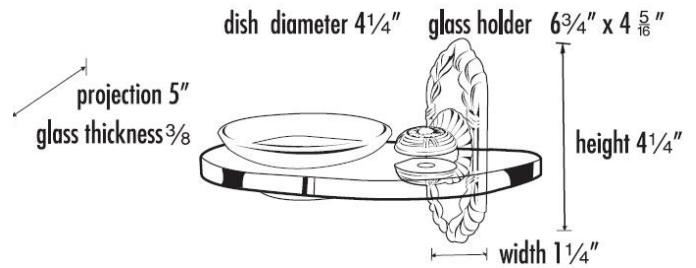

SPECIFICATIONS

RIBBON & REED
SOAP HOLDER WITH DISH

FEATURES

Traditional styling
Multiple finishes
Concealed installation

WARRANTY

Limited lifetime

FINISHES

Polished Brass (PB)
Polished Brass/Non-lacquered (PB/NL)
Antique English (AE)
Antique Pewter (AP)
Polished Antique (PA)
Satin Nickel (SN)

MATERIAL

Brass

Item#

A8530

NOTE: Dimensions and specifications are subject to change without notice.