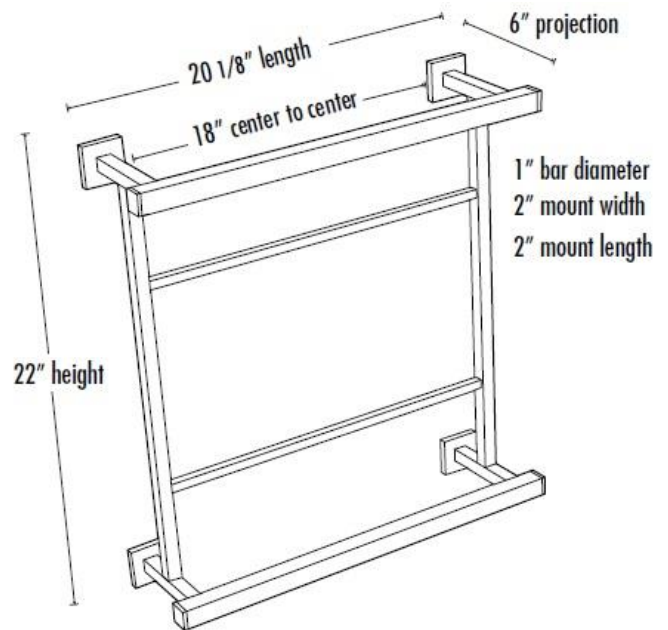

SPECIFICATIONS

**CONTEMPORARY II
HOSPITALITY TOWEL RACK**

FEATURES

Modern styling
Multiple finishes
Concealed installation

WARRANTY

Limited lifetime

FINISHES

Polished Brass/Non-lacquered (PB/NL)
Polished Chrome (PC)
Bronze (BRZ)
Polished Nickel (PN)
Satin Nickel (SN)

MATERIAL

Brass

Item#

A8428-18

NOTE: Dimensions and specifications are subject to change without notice.