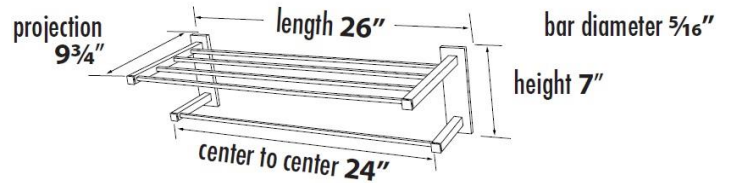

SPECIFICATIONS

**CONTEMPORARY II
TOWEL RACK**

FEATURES

Modern styling
Multiple finishes
Concealed installation

WARRANTY

Limited lifetime

FINISHES

Polished Brass/Non-lacquered (PB/NL)
Polished Chrome (PC)
Bronze (BRZ)
Polished Nickel (PN)
Satin Nickel (SN)