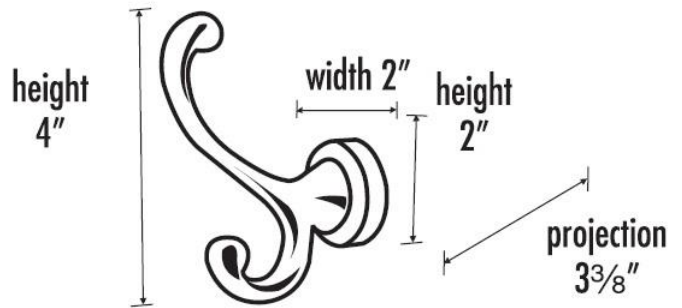

SPECIFICATIONS

CONTEMPORARY I
ROBE HOOK

FEATURES

Modern styling
Multiple finishes
Concealed installation

WARRANTY

Limited lifetime

FINISHES

Polished Brass/Non-lacquered (PB/NL)
Polished Chrome (PC)
Bronze (BRZ)
Polished Nickel (PN)
Satin Nickel (SN)

MATERIAL

Brass

Item#

A8399

NOTE: Dimensions and specifications are subject to change without notice.