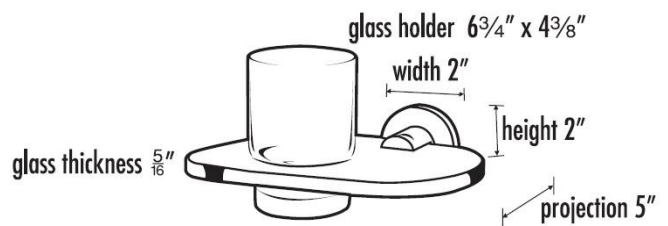

SPECIFICATIONS

CONTEMPORARY I
TUMBLER HOLDER WITH TUMBLER

FEATURES

Modern styling
Multiple finishes
Concealed installation

WARRANTY

Limited lifetime

FINISHES

Polished Brass/Non-lacquered (PB/NL)
Polished Chrome (PC)
Bronze (BRZ)
Polished Nickel (PN)
Satin Nickel (SN)

MATERIAL

Brass

Item#

A8370

NOTE: Dimensions and specifications are subject to change without notice.