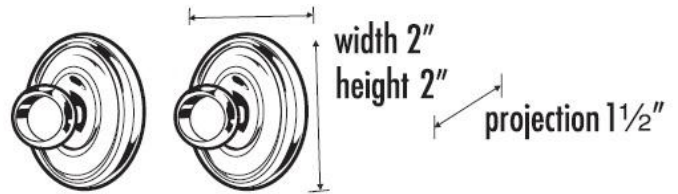

SPECIFICATIONS

CONTEMPORARY I
SHOWER ROD BRACKETS

FEATURES

Modern styling
Multiple finishes
Concealed installation

WARRANTY

Limited lifetime

FINISHES

Polished Brass/Non-lacquered (PB/NL)
Polished Chrome (PC)
Bronze (BRZ)
Polished Nickel (PN)
Satin Nickel (SN)