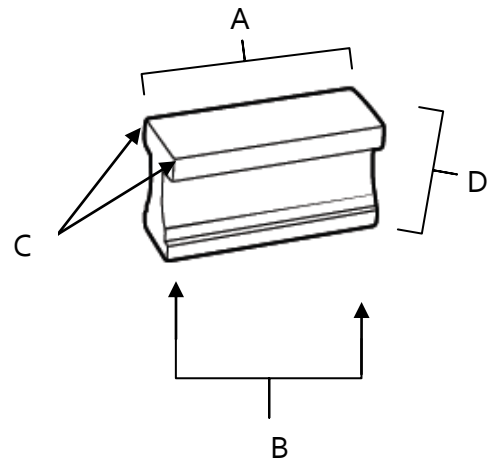

**SPECIFICATIONS**

**LINEAR  
TAB PULLS**

**FEATURES**

- Modern styling
- Multiple finishes
- Concealed installation

**WARRANTY**

- Limited lifetime

**FINISHES**

- Polished Brass (PB)
- Polished Chrome (PC)
- Bronze (BRZ)
- Polished Nickel (PN)
- Satin Nickel (SN)

**MATERIAL**

Brass

Item#	A	B	C	D
A965	1"	3/4"	5/8"	7/8"

**KEY:**

- A - Overall Length
- B - Center to Center
- C - Width
- D - Projection

NOTE: Dimensions and specifications are subject to change without notice.