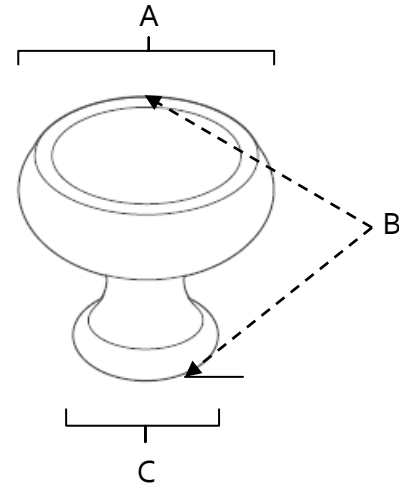

PRODUCT SHEET

SPECIFICATIONS

**CHARLIE'S COLLECTION
KNOBS**

FEATURES

- Transitional styling
- Multiple finishes
- Concealed installation

WARRANTY

Limited lifetime

FINISHES

MATERIAL

Brass

Item#	A	B	C
A626-14	1 1/4"	1 1/8"	3/4"
A626-38	1 1/2"	1 1/4"	13/16"

KEY:

- A - Length and Width
- B - Projection
- C - Mount Length and Width

NOTE: Dimensions and specifications are subject to change without notice.