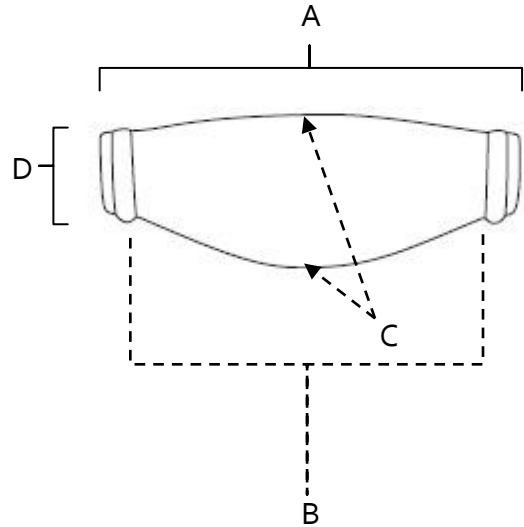

**PRODUCT SHEET**

**SPECIFICATIONS**

**CHARLIE'S COLLECTION  
CUP PULLS**

**FEATURES**

- Transitional styling
- Multiple finishes
- Concealed installation

**WARRANTY**

Limited lifetime

**FINISHES**

**MATERIAL**

Brass

Item#	A	B	C	D
A626-3	3 3/8"	3"	1 1/4"	1"
A626-4	4 3/8"	4"	1 1/4"	1"

**KEY:**

- A - Overall Length
- B - Center to Center
- C - Width
- D - Projection

NOTE: Dimensions and specifications are subject to change without notice.