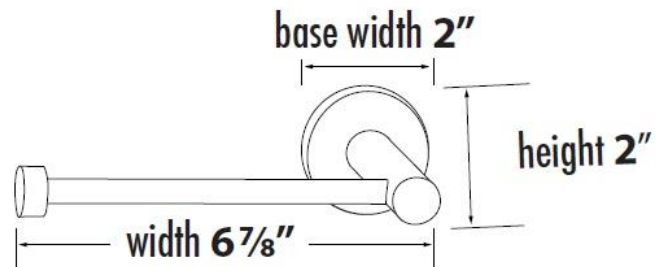

SPECIFICATIONS

CONTEMPORARY I
SINGLE POST TISSUE HOLDER

FEATURES

Modern styling
Multiple finishes
Concealed installation

WARRANTY

Limited lifetime

FINISHES

Polished Brass/Non-lacquered (PB/NL)
Polished Chrome (PC)
Bronze (BRZ)
Polished Nickel (PN)
Satin Nickel (SN)