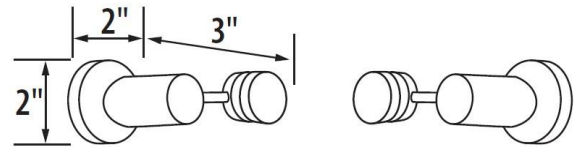

SPECIFICATIONS

**ADJUSTABLE MIRROR BRACKETS
CONTEMPORARY I**

FEATURES

Modern styling
Multiple finishes
Concealed installation

WARRANTY

Limited lifetime

FINISHES

Polished Brass/Non-lacquered (PB/NL)
Polished Chrome (PC)
Bronze (BRZ)
Polished Nickel (PN)
Satin Nickel (SN)

MATERIAL

Brass

Item#

A8391

Compatible with Mirror thickness

1/8" - 1/4"

NOTE: Dimensions and specifications are subject to change without notice.