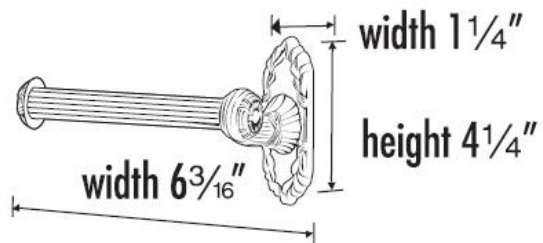

SPECIFICATIONS

RIBBON & REED

SINGLE POST TISSUE HOLDER

FEATURES

- Traditional styling
- Multiple finishes
- Concealed installation

WARRANTY

Limited lifetime

FINISHES

- Polished Brass (PB)
- Polished Brass/Non-lacquered (PB/NL)
- Antique English (AE)
- Antique Pewter (AP)
- Polished Antique (PA)
- Satin Nickel (SN)

MATERIAL

Brass

Item#

A8566L

A8566R

NOTE: Dimensions and specifications are subject to change without notice.