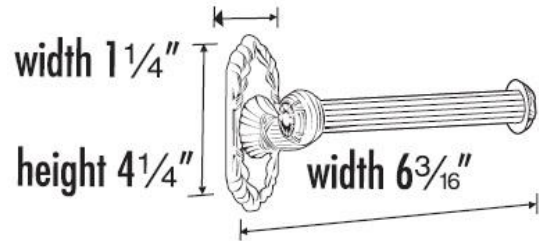

SPECIFICATIONS

RIBBON & REED

SINGLE POST TISSUE HOLDER

FEATURES

- Traditional styling
- Multiple finishes
- Concealed installation

WARRANTY

Limited lifetime

FINISHES