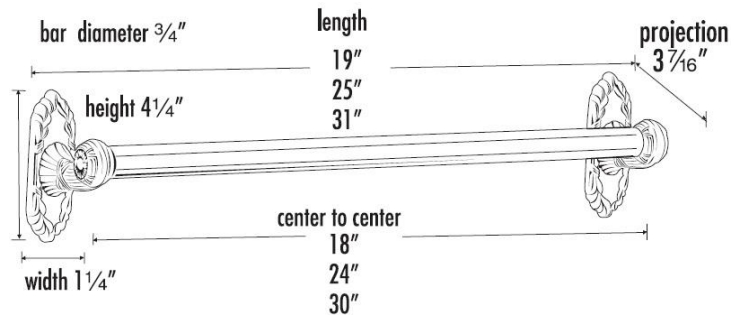

SPECIFICATIONS

RIBBON & REED
TOWEL BAR

FEATURES

- Traditional styling
- Multiple finishes
- Concealed installation

WARRANTY

Limited lifetime

FINISHES

- Polished Brass (PB)
- Polished Brass/Non-lacquered (PB/NL)
- Antique English (AE)
- Antique Pewter (AP)
- Polished Antique (PA)
- Satin Nickel (SN)

MATERIAL

Brass

Item#

A8520-18

A8520-24

A8520-30

NOTE: Dimensions and specifications are subject to change without notice.