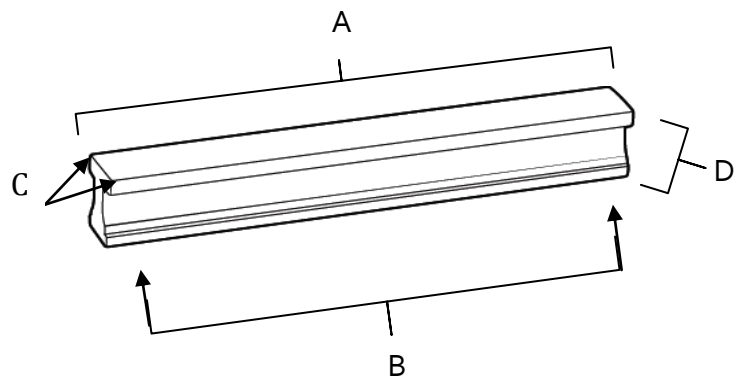

**SPECIFICATIONS**

**LINEAR  
TAB PULLS**

**FEATURES**

- Modern styling
- Multiple finishes
- Concealed installation

**WARRANTY**

Limited lifetime

**FINISHES**

- Polished Brass (PB)
- Polished Chrome (PC)
- Bronze (BRZ)
- Polished Nickel (PN)
- Satin Nickel (SN)

**MATERIAL**

Brass

Item#	A	B	C	D
A965-8	8 1/2"	8"	5/8"	7/8"
A965-12	12 1/2"	12"	5/8"	7/8"
A965-18	18 1/2"	18"	5/8"	7/8"

**KEY:**

- A - Overall Length
- B - Center to Center
- C - Width
- D - Projection

NOTE: Dimensions and specifications are subject to change without notice.