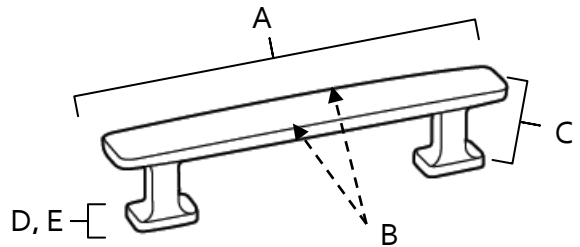

SPECIFICATIONS

Cloud
4" Pull

FEATURES

- Modern styling
- Multiple finishes
- Concealed installation

WARRANTY

Limited lifetime

FINISHES

- Polished Chrome (PC)
- Polished Brass (PB)
- Bronze (BRZ)
- Chocolate Bronze (CHBRZ)
- Pewter (PEW)
- Polished Nickel (PN)
- Satin Nickel (SN)

MATERIAL

Brass

Item#	A	B	C	D	E(L)	F (W)
A252-3	4 1/4"	5/8"	3"	1 1/8"	3/4"	1/2"
A252-35	4 3/4"	5/8"	3 1/2"	1 1/8"	3/4"	1/2"
A252-4	5 1/4"	5/8"	4"	1 1/8"	3/4"	1/2"
A252-6	7 1/4"	5/8"	6"	1 1/8"	3/4"	1/2"

KEY:

- A - Overall Length
- B - Handle Width
- C - Center to Center
- D - Projection
- E - Mount Length
- F - Mount Width

NOTE: Dimensions and specifications are subject to change without notice.

T 818.882.6028 F 818.700.1540 www.alnoinc.com