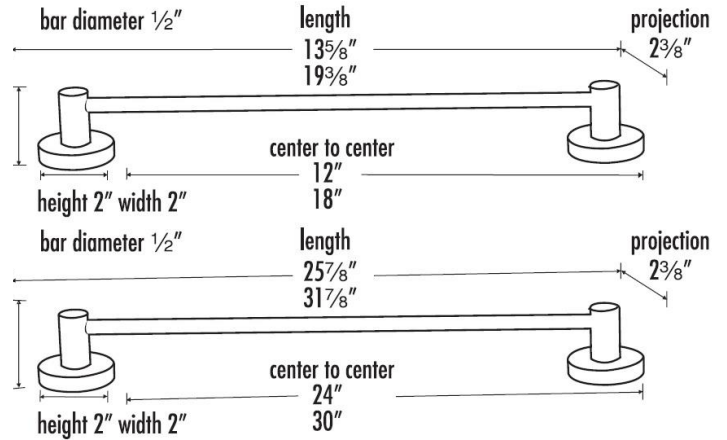

SPECIFICATIONS

**CONTEMPORARY I
TOWEL BAR**

FEATURES

- Modern styling
- Multiple finishes
- Concealed installation

WARRANTY

Limited lifetime

FINISHES

- Polished Brass/Non-lacquered (PB/NL)
- Polished Chrome (PC)
- Bronze (BRZ)
- Polished Nickel (PN)
- Satin Nickel (SN)

MATERIAL

Brass

Item#

- A8320-12**
- A8320-18**
- A8320-24**
- A8320-30**

NOTE: Dimensions and specifications are subject to change without notice.