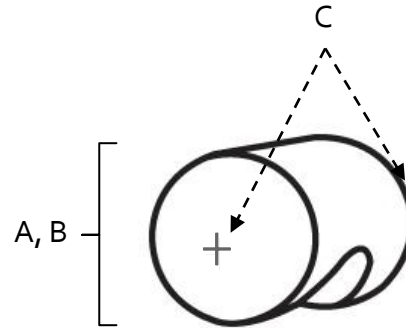

SPECIFICATIONS

**CONTEMPORARY
ROUND KNOBS**

FEATURES

- Modern styling
- Multiple finishes
- Concealed installation

WARRANTY

Limited lifetime

FINISHES

- Polished Chrome (PC)
- Barcelona (BARC)
- Bronze (BRZ)
- Chocolate Bronze (CHBRZ)
- Polished Nickel (PN)
- Satin Nickel (SN)
- Satin Brass (SB)

MATERIAL

Brass

Item#	A	B	C
A823-34	3/4"	3/4"	3/4"
A823-1	1"	1"	1"

KEY:

- A - Length
- B - Width
- C - Projection

NOTE: Dimensions and specifications are subject to change without notice.