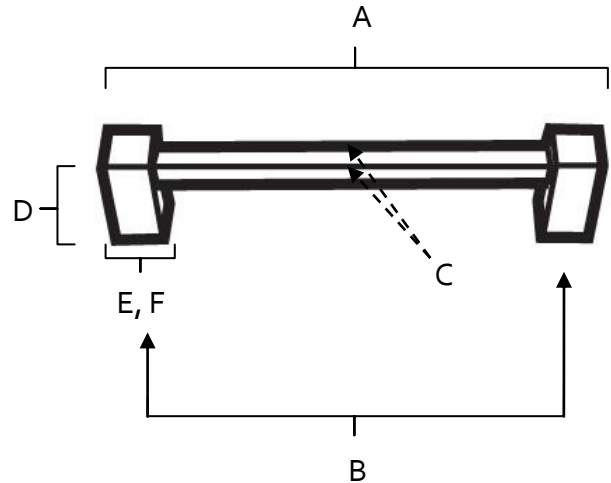

**SPECIFICATIONS**

**CONTEMPORARY II**  
**SQUARE PULLS**

**FEATURES**

- Modern styling
- Multiple finishes
- Concealed installation

**WARRANTY**

Limited lifetime

**FINISHES**

- Polished Chrome (PC)
- Barcelona (BARC)
- Bronze (BRZ)
- Chocolate Bronze (CHBRZ)
- Polished Nickel (PN)
- Satin Nickel (SN)
- Satin Brass (SB)

**MATERIAL**

Brass

Item#	A	B	C	D	E (L)	F (W)
A718-3	3 5/8"	3"	3/8"	1 3/16"	5/8"	5/8"
A718-35	4 1/8"	3 1/2"	3/8"	1 3/16"	5/8"	5/8"
A718-4	4 5/8"	4"	3/8"	1 3/16"	5/8"	5/8"
A718-6	6 5/8"	6"	3/8"	1 3/8"	5/8"	5/8"

**KEY:**

- A - Overall Length
- B - Center to Center
- C - Handle Width
- D - Projection
- E - Mount Length
- F - Mount Width

NOTE: Dimensions and specifications are subject to change without notice.