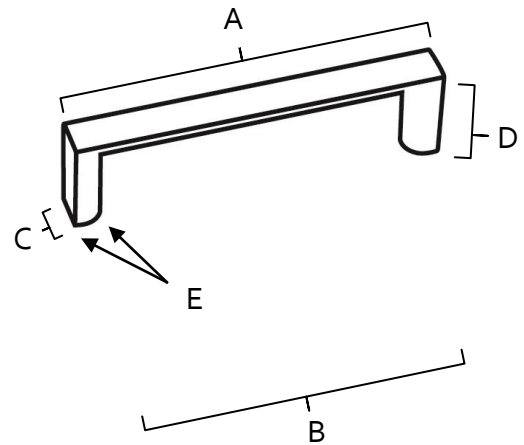

SPECIFICATIONS

STYLE CENTS
LONG PULLS
A517

FEATURES

Modern styling
Multiple finishes
Concealed installation

WARRANTY

Limited lifetime

FINISHES

Venetian Bronze (VBRZ)
Polished Chrome (PC)
Polished Nickel (PN)
Satin Nickel (SN)

MATERIAL

Zinc

Item#	A	B	C	D	E
A517	4 1/16"	3 7/8"	1/2"	1 1/16"	5/16"

KEY:

- A - Overall Length
- B - Center to Center
- C - Width
- D - Projection
- E - Mount Length

NOTE: Dimensions and specifications are subject to change without notice.