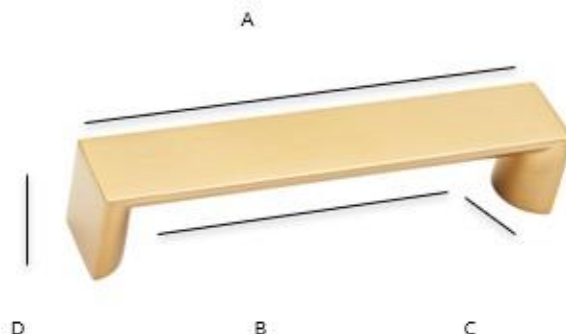

SPECIFICATIONS

STYLE CENTS

128 mm Pull

A515

FEATURES

- Modern styling
- Multiple finishes
- Concealed installation

WARRANTY

Limited lifetime

FINISHES

- Matte Black (MB)
- Polished Chrome (PC)
- Satin Nickel (SN)
- Brushed Gold (BG)

MATERIAL

Zinc

PRODUCT SHEET

Item#	A	B	C	D
A515	5 3/8"	128MM	13/16"	1"

KEY:

- A - Overall Length
- B - Center to Center
- C - Width
- D - Projection