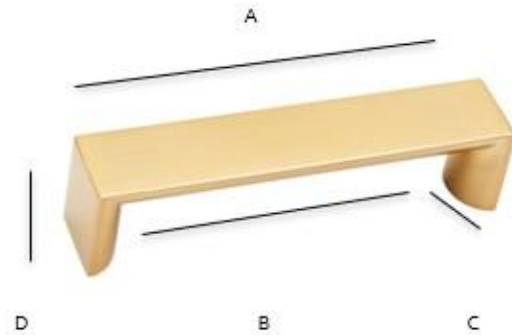

**PRODUCT SHEET**

**SPECIFICATIONS**

**STYLE CENTS**

96 mm Pull

A514

**FEATURES**

- Modern styling
- Multiple finishes
- Concealed installation

**WARRANTY**

Limited lifetime

**FINISHES**

Matte Black (MB)

Polished Chrome (PC)

Satin Nickel (SN)

Brushed Gold (BG)

**MATERIAL**

Zinc

Item#	A	B	C	D
A514	4 1/4"	96MM	13/16"	1"

**KEY:**

- A - Overall Length
- B - Center to Center
- C - Width
- D - Projection

NOTE: Dimensions and specifications are subject to change without notice.