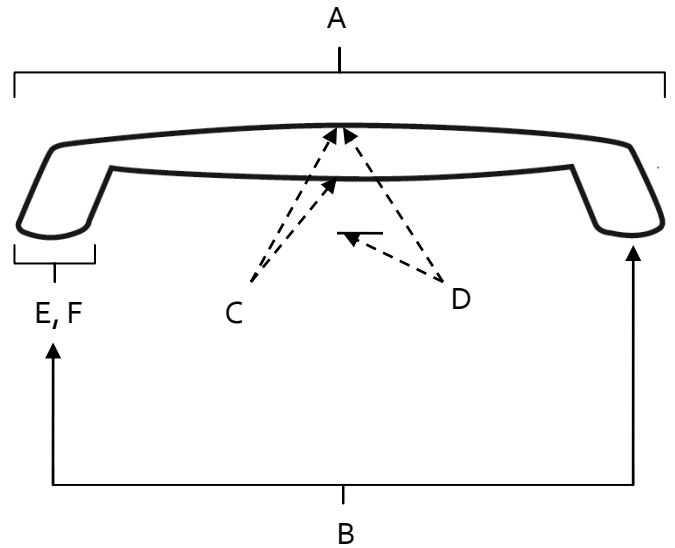

SPECIFICATIONS

STYLE CENTS

LONG PULLS

A513

FEATURES

- Modern styling
- Multiple finishes
- Concealed installation

WARRANTY

Limited lifetime

FINISHES

- Venetian Bronze (VBRZ)
- Polished Chrome (PC)
- Polished Nickel (PN)
- Satin Nickel (SN)

MATERIAL

Zinc

Item#	A	B	C	D	E (L)	F (W)
A513	5 7/8"	5"	3/8"	1 1/8"	5/8"	5/16"

KEY:

- A - Overall Length
- B - Center to Center
- C - Handle Width
- D - Projection
- E - Mount Length
- F - Mount Width