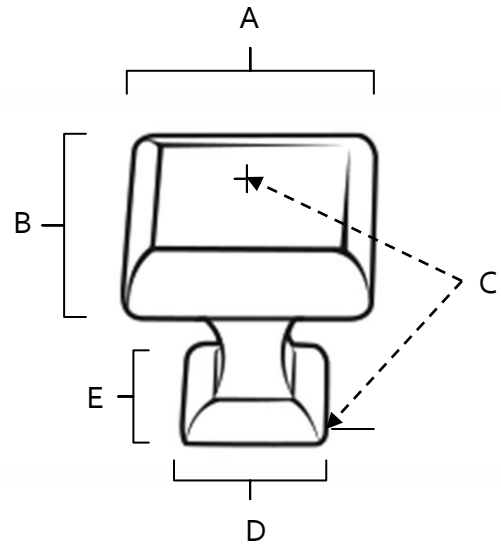

**SPECIFICATIONS**

**MANHATTAN**  
SQUARE KNOBS

**FEATURES**

Modern styling  
Multiple finishes  
Concealed installation

**WARRANTY**

Limited lifetime

**FINISHES**

Polished Chrome (PC)  
Bronze (BRZ)  
Polished Nickel (PN)  
Satin Nickel (SN)  
Satin Brass (SB)

**MATERIAL**

Brass

Item#	A	B	C	D	E
A310-1	1"	1"	1"	9/16"	9/16"
A310-14	1 1/4"	1 1/4"	1 1/8"	11/16"	11/16"
A310-45	1 3/4"	1 3/4"	1 1/2"	7/8"	7/8"

**KEY:**

A - Length  
B - Width  
C - Projection  
D - Mount Length  
E - Mount Width