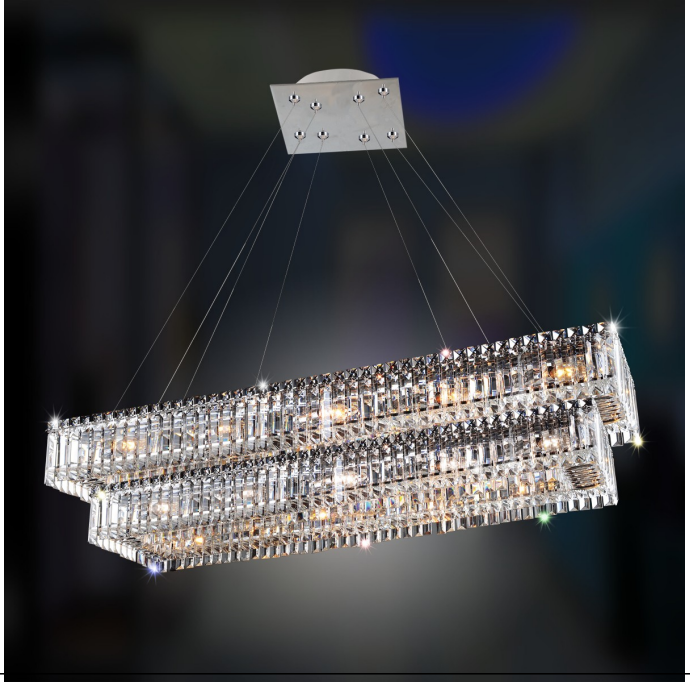

ALLEGRI.

BY KALCO LIGHTING™

Baguette Rectangular 2 Tier Pendant

Model 11778

Collection Name: BAGUETTE
Dimensions (in.): 43L x 27W x 12-96H
Backplate/Canopy(in.): 7 W x 1.25H
Chain/Wire (ft.): 8 FT
Hanging Weight (lbs.): 48
Lamp Type: Candelabra
Bulbs Wattage: 40W
No of Bulbs: 26
Rated For: Interior
Energy Star: No
Shipping Method: Common Carrier
Shipping Weight (lbs.): 72