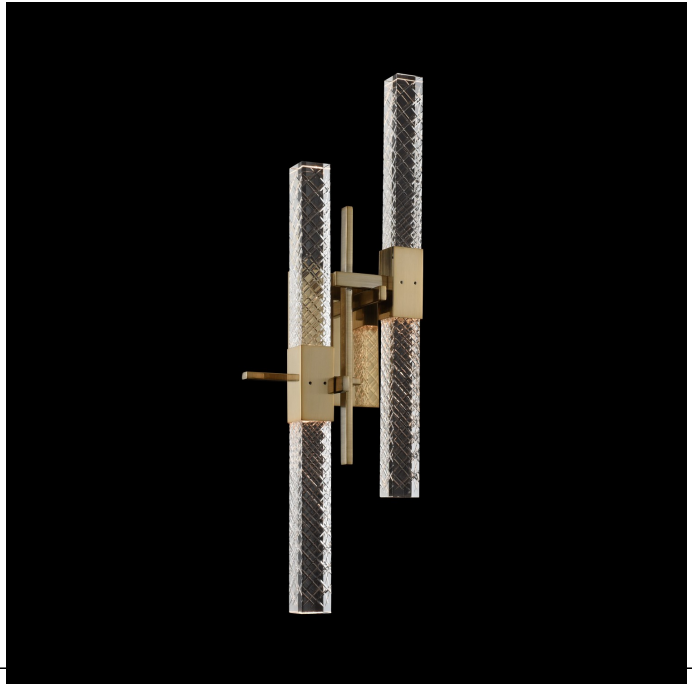

ALLEGRI.
BY KALCO LIGHTING™

Apollo 4 Light Wall Sconce

Model 034922

Collection Name: Apollo
Dimensions (in.): 9 W x 28 H
Backplate/Canopy(in.): 7 L x 5 W x 1 H
Lamp Type: LED Disc
Bulbs Wattage: 16
Rated For: Dry
Energy Star: No
Shipping Method: Small Parcel
Shipping Weight (lbs.): 15.87

Shade Selection:

Customization Required? YES [ ] NO [ ]

Design Notes:

Project Information

Project Name _____ Project# _____

Room _____ Fixture Type _____

Selected Finish _____ Selected Shades _____

6355 S Windy St, Las Vegas, NV 89119 | P. (800) 525-2655 | www.allegricrystal.com