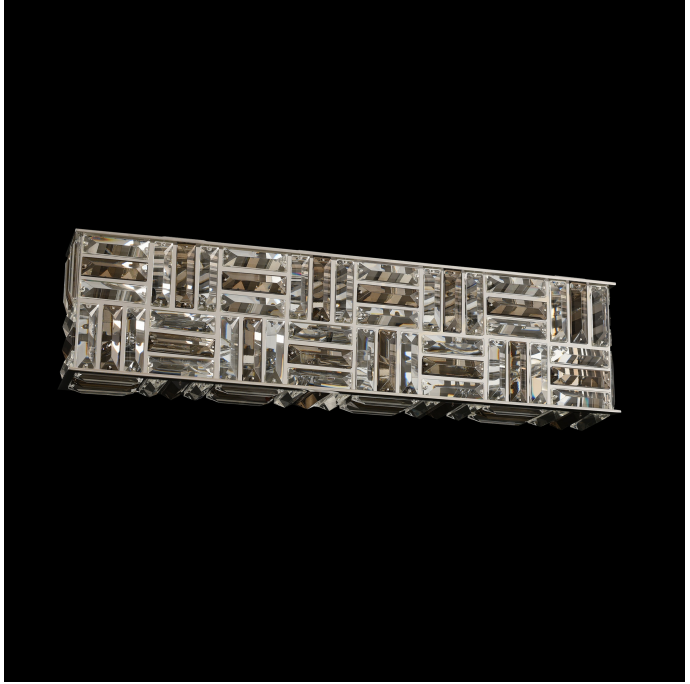

ALLEGRI.
BY KALCO LIGHTING™

Modello 24 Inch Bath

Model 031723

Collection Name: Modello
Dimensions (in.): 7 H x 24 W
Backplate/Canopy(in.): 7 H x 0.75 L x 18 W
Lamp Type: Candelabra
Bulbs Wattage: 60
No of Bulbs: 8
Rated For: Indoor Use
Energy Star: No
Shipping Method: Small Parcel
Shipping Weight (lbs.): 18
 Shade Selection: