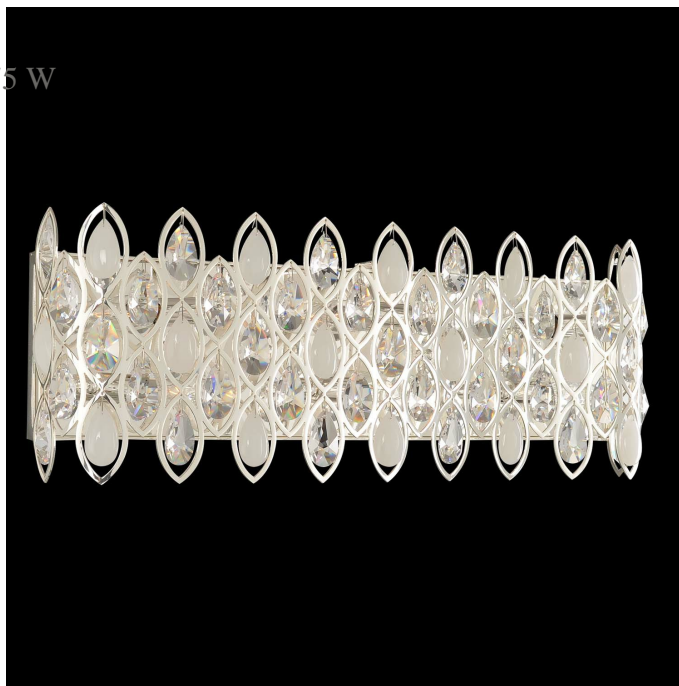

Prive 25 Inch Bath

Model 028723

Collection Name: Prive
Dimensions (in.): 10 H x 25 W x 4 Ext
Backplate/Canopy(in.): 6.25 H x 0.75 L x 24.75 W
Hanging Weight (lbs.): 14
Lamp Type: Candelabra
Bulbs Wattage: 40W
No of Bulbs: 6
Rated For: Indoor Use
Energy Star: No
Shipping Method: Small Parcel
Shipping Weight (lbs.): 16
Shade Selection: