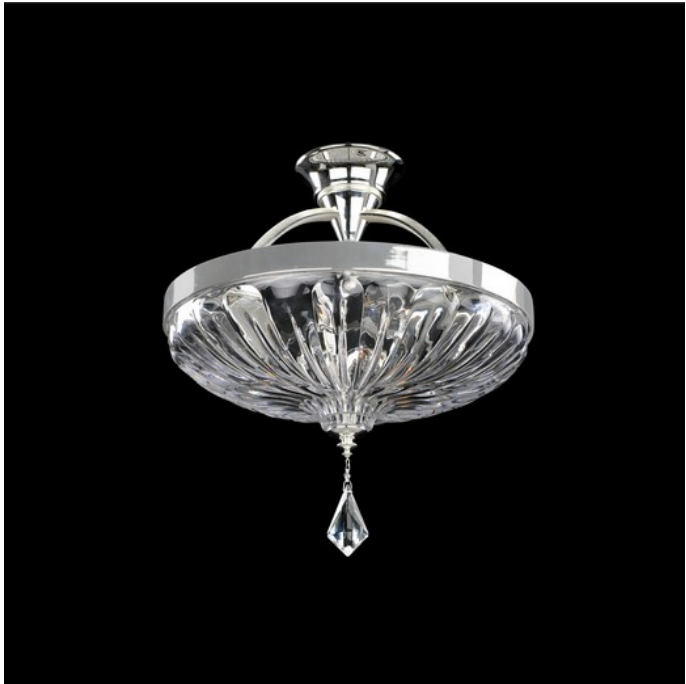

ALLEGRI.

BY KALCO LIGHTING™

Orecchini 16 In. Round Semi Flush

Model 028544

Collection Name: ORECCHINI
Dimensions (in.): 18 H x 16 Dia
Backplate/Canopy(in.):
Hanging Weight (lbs.): 21
Lamp Type: Candelabra
Bulbs Wattage: 40W
No of Bulbs: 3
Rated For: Indoor
Energy Star: No
Shipping Method: UPS
Shipping Weight (lbs.): 30

Shade Selection:

Customization Required? YES [ ] NO [ ]

Design Notes:

Project Information

Project Name _____ Project# _____

Room _____ Fixture Type _____

Selected Finish _____ Selected Shades _____

6355 S Windy St, Las Vegas, NV 89119 | P. (800) 525-2655 | www.allegricrystal.com