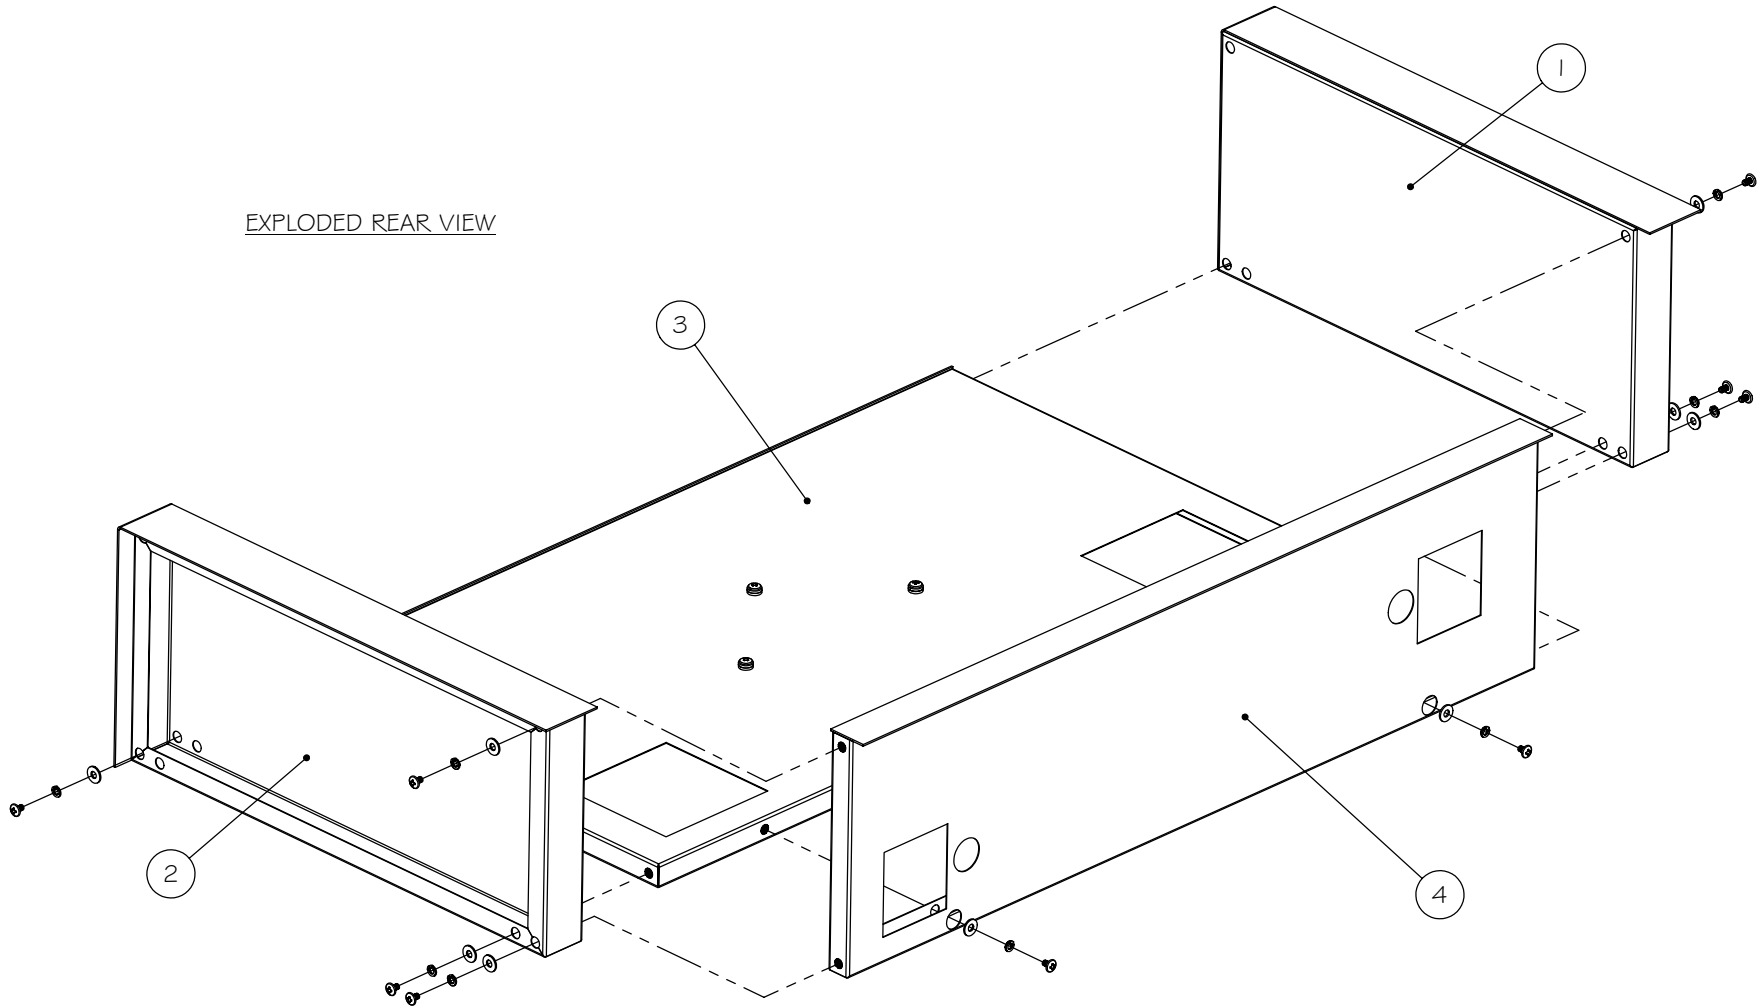

EXPLODED REAR VIEW

**NOTES: All fasteners, bolts and washers are included.
Refer to Kit# 310-0453**

BILL OF MATERIAL			
NO.	PART NUMBER	DESCRIPTION	QTY.
1	310-0455	LT SIDE PANEL	1
2	310-0456	RT SIDE PANEL	1
3	310-0460	BOTTOM PANEL	1
4	310-0459	REAR PANEL	1
5	310-0453	AIJ-30/42 ASSEMBLY KIT	1

CREATED: Tuesday, March 06, 2007 10:41:21

DRAWN BY: Jorge Pelayo

CUSTOMER:

SES

PROJECT TITLE:
AIJ-42 ASSEMBLY INSTRUCTIONS

DRAWING TITLE:
42in. BBQ INSULATED JACKET

DRAWING NO.:
510-0245

SIZE: LETTER
SHEET 2 OF 3