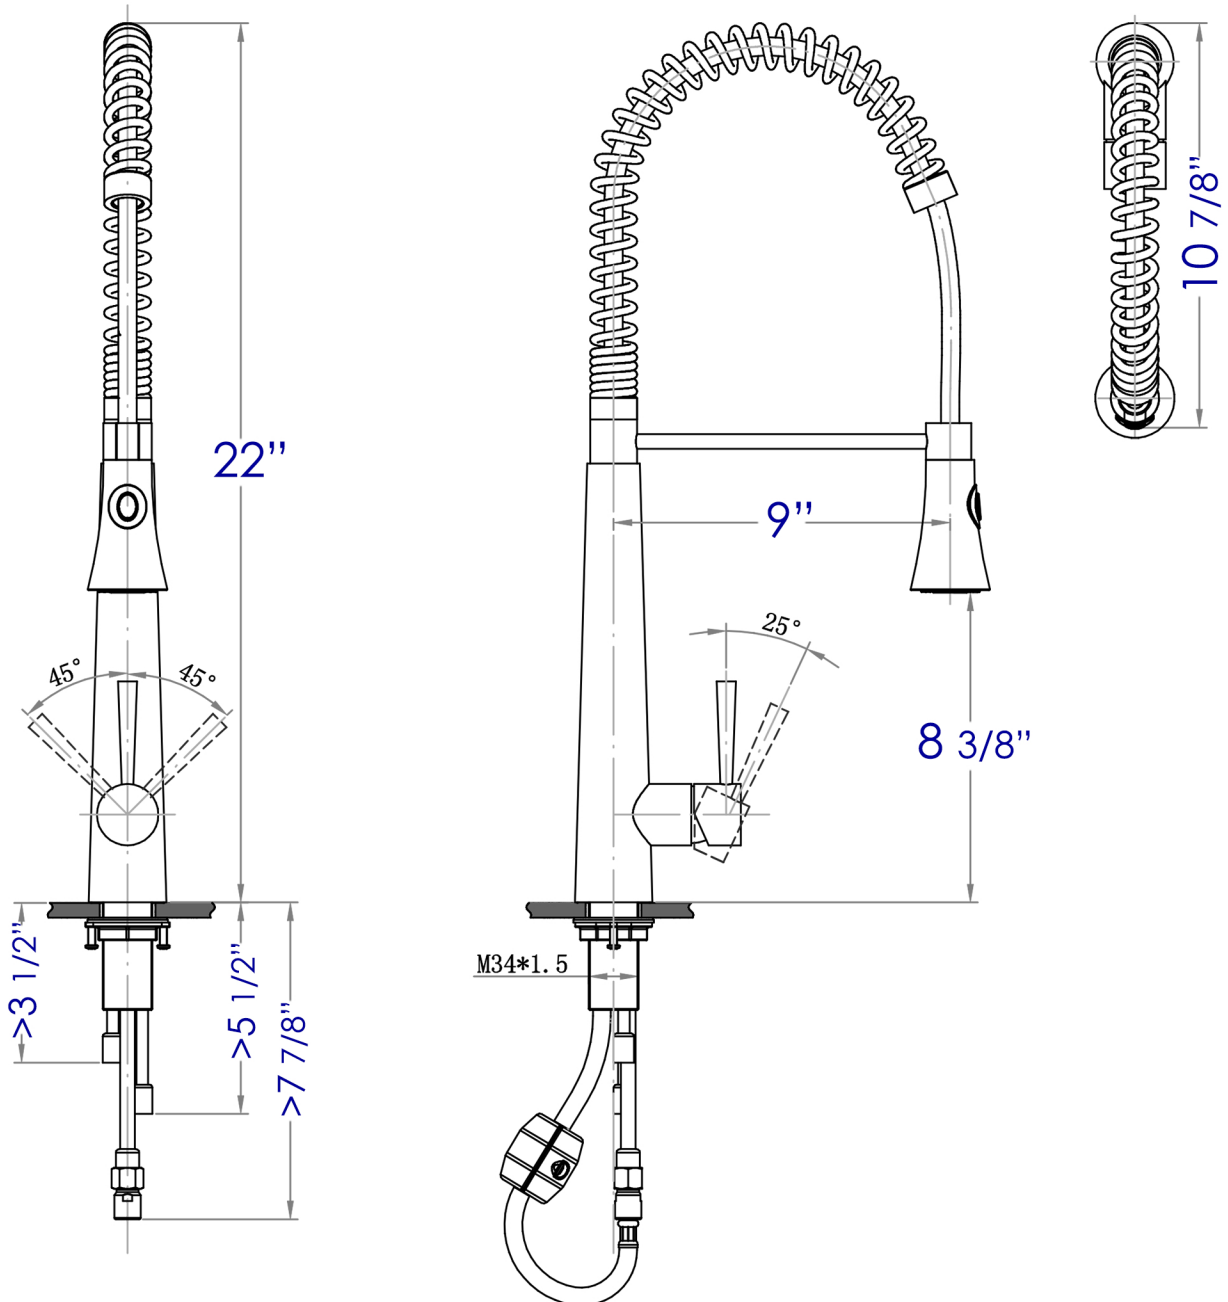

# AB2039S

Solid Stainless Steel Commercial Spring Kitchen Faucet  
With Pull Down Shower Spray

**Note:** All product dimensions are approximate and should be verified on site prior to installation.  
Visit [www.ALFIbrand.com](http://www.ALFIbrand.com) for more information.