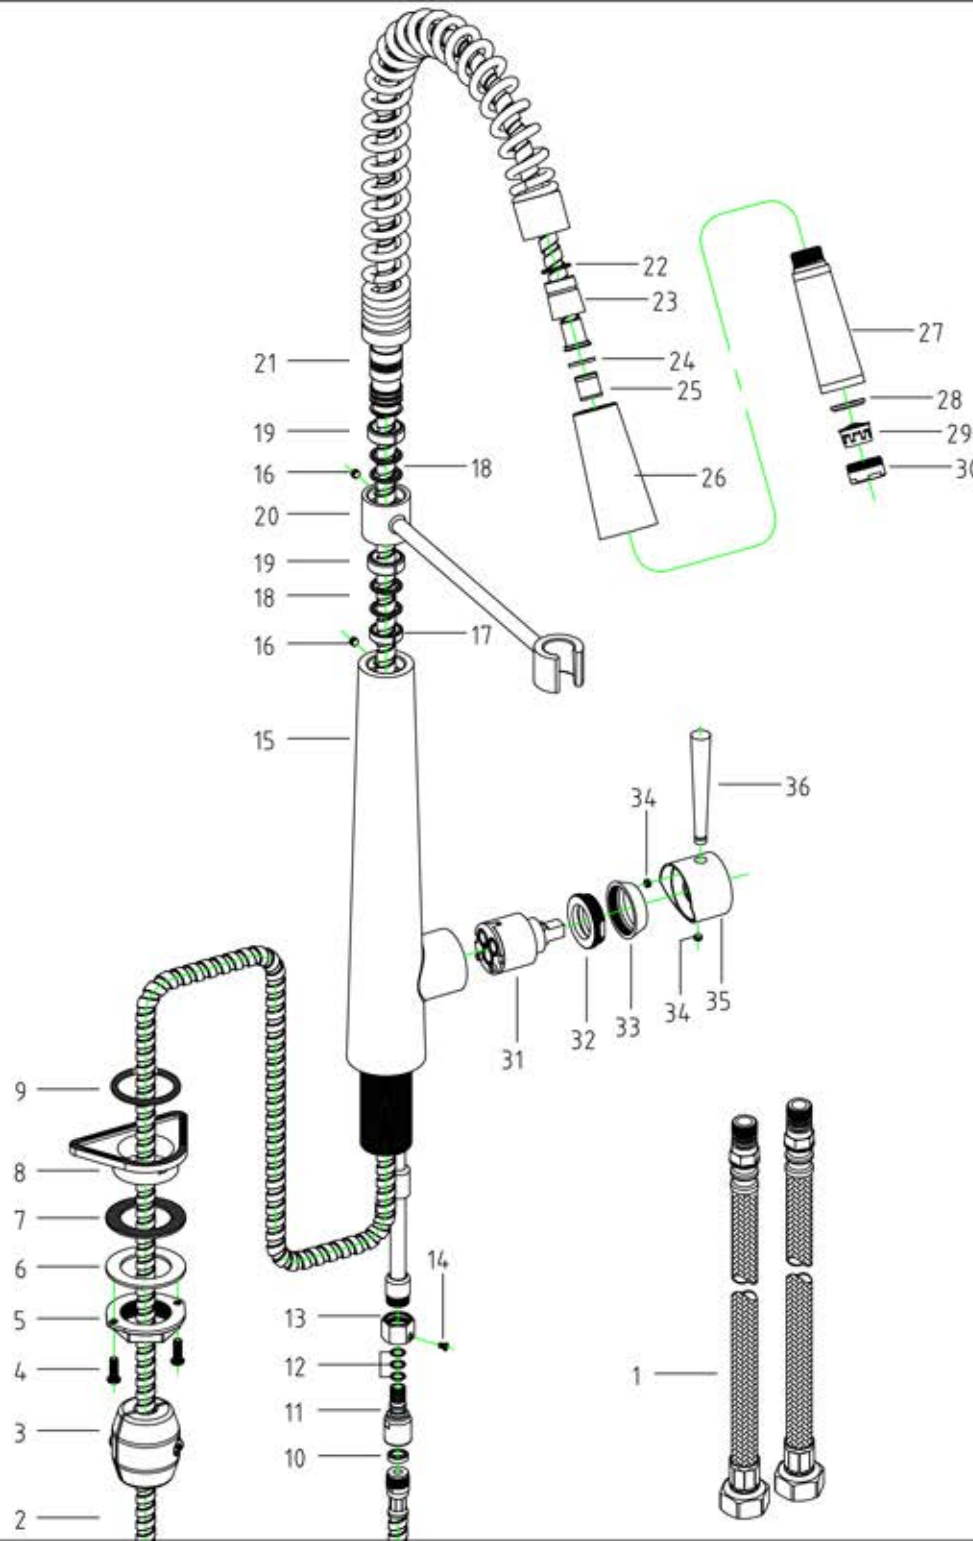

AB2039S

36	GT2039-05	handle lever	1	Ø13 L82	304	brushed
35	V458	handle cover	1	M5	304	brushed
34	SCW-50040U-A	screw	2	M5 L4	304	
33	V459	fixed cover	1	M34x1	304	brushed
32	V460	screw nut	1	M37x1 M34x1	304	
31	KS-35LA-KEROX	cartridge	1	35#	ceramix	KEROX
30	V140	aerator cover	1	M24x1	304	brushed
29	CASCADE A OR B	aerator	1	M24x1	plastic	DVGW
28	WSR-230146300-R	gasket	1	Ø23xØ14.6x3	silicone	KTW
27	DLT001-02	shower core	1	M24x1 G1/2	POM	white
26	DLT001-01	hand shower	1	Ø34	304	brushed
25	DW15/DN10	check valve	1	Ø15	plastic	DVGW
24	WSR-190110220-R	rubber ring	1	Ø19xØ11x2.2	rubber	NFS
23	V818	hose connector	1	G1/2	304	brushed
22	OR-200200	O ring	1	Ø20x2	dingqing	KTW
21	GT2039-02	spring	1	Ø32	304	brushed
20	GT2039-03	shower holder	1	Ø32	304	brushed
19	V811	plastic sleeve	2	Ø24.4	PA6	white
18	OR-213265	O ring	4	Ø21.3x2.65	dingqing	black
17	V812	plastic sleeve	1	Ø21.8	PA6	white
16	SCW-50050U-A	screw	2	M5 L5	304	
15	GT2039-01	body	1	M37x1	304	brushed
14	SCW-30050X-S	fixed screw	1	M3 L5	304	
13	V144	screw	1	M3	304	
12	OR-100150	O ring	3	Ø10x1.5	dingqing	KTW
11	V143	check valve	1	M15x1	304	
10	WSR-135080300-R	rubber ring	1	Ø13.5xØ8x3	rubber	NFS
9	OR-464420	O ring	1	Ø46.4x4.2	rubber	black
8	V814	plastic base	1	Ø37.5	plastic	white
7	WSR-530340200-R	rubber ring	1	Ø53xØ34x2	rubber	black
6	V125	gasket	1	Ø53xØ34.3x1.5	304	
5	V122	screw nut	1	M34x1.5	304	
4	V657	screw	2	M5	304	
3	ZC-600G	weight ball	1	600g	lead alloy	black
2	DLG-M1517500-1	shower hose	1	M15x1 L1750	304	NSF
1	FHS-G1/2M10500-1	flexible hose	2	M10x1 L500	304	NFS
NO	Parts models	Name of parts	QTY	Specifications	Material	Remarks

Series name		Drawing people	Stronge Zeng	inspector	Norman Yang
Customer number		Factory number	GT2039	date	2012-12-18
Product name	Sink mixer with pull-out hand spray			Editions	A