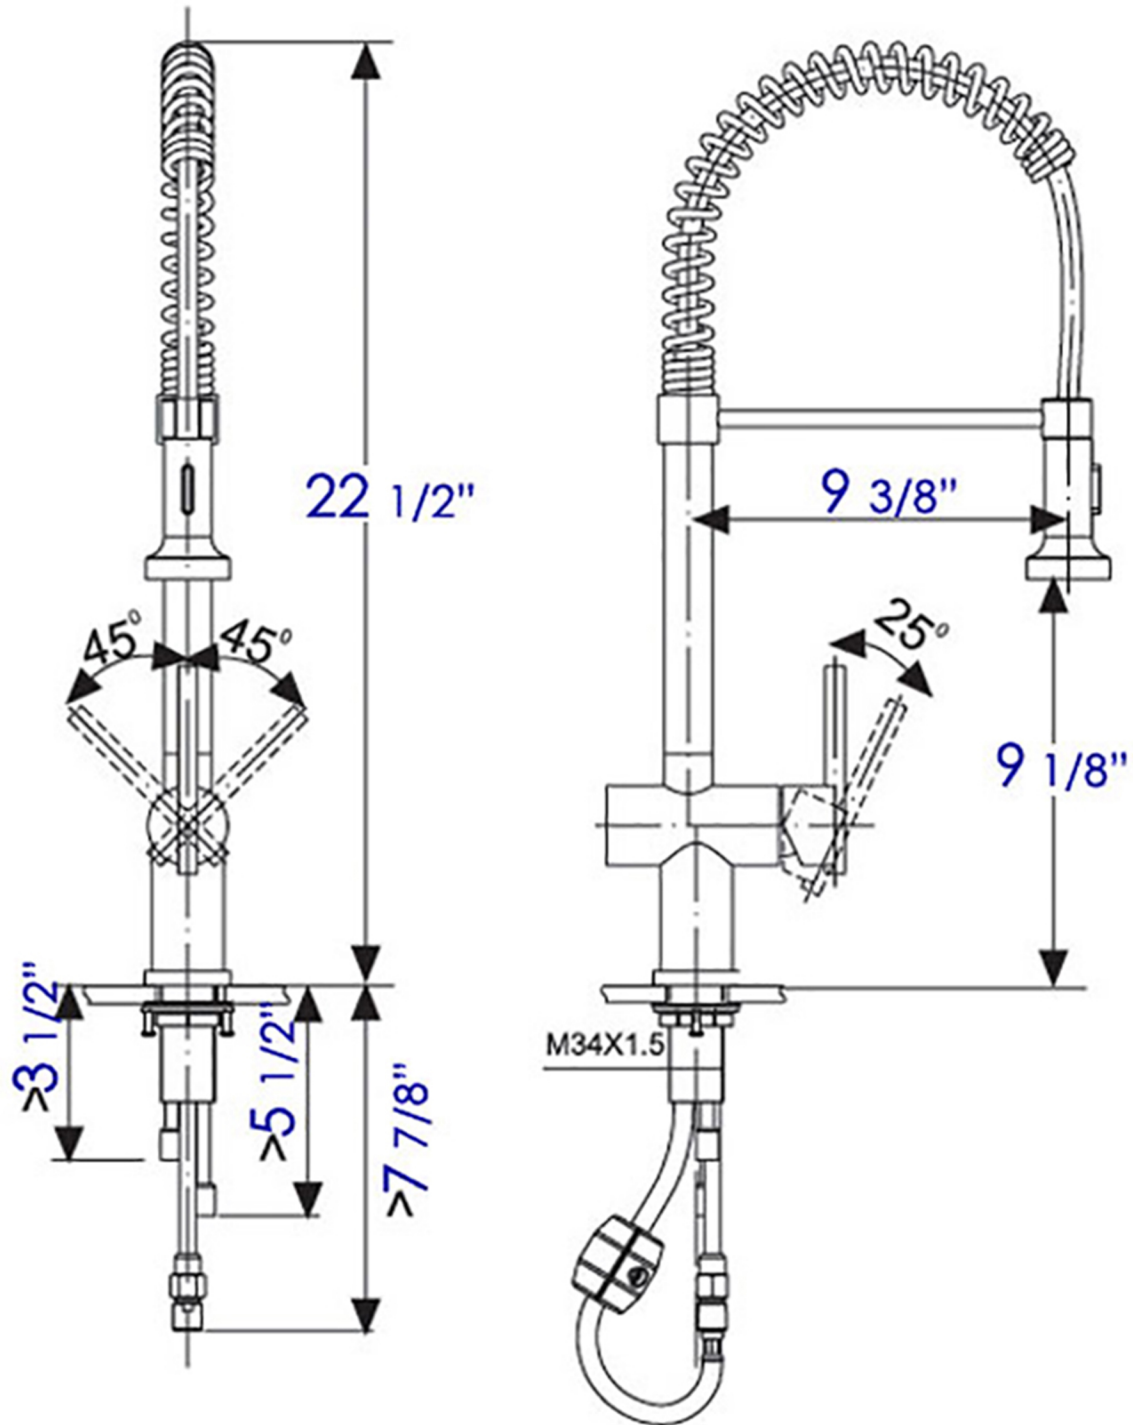

AB2013

Solid Stainless Steel Commercial Spring Kitchen Faucet
With Pull Down Shower Spray

Note: All product dimensions are approximate and should be verified on site prior to installation.
Visit www.ALFIbrand.com for more information.