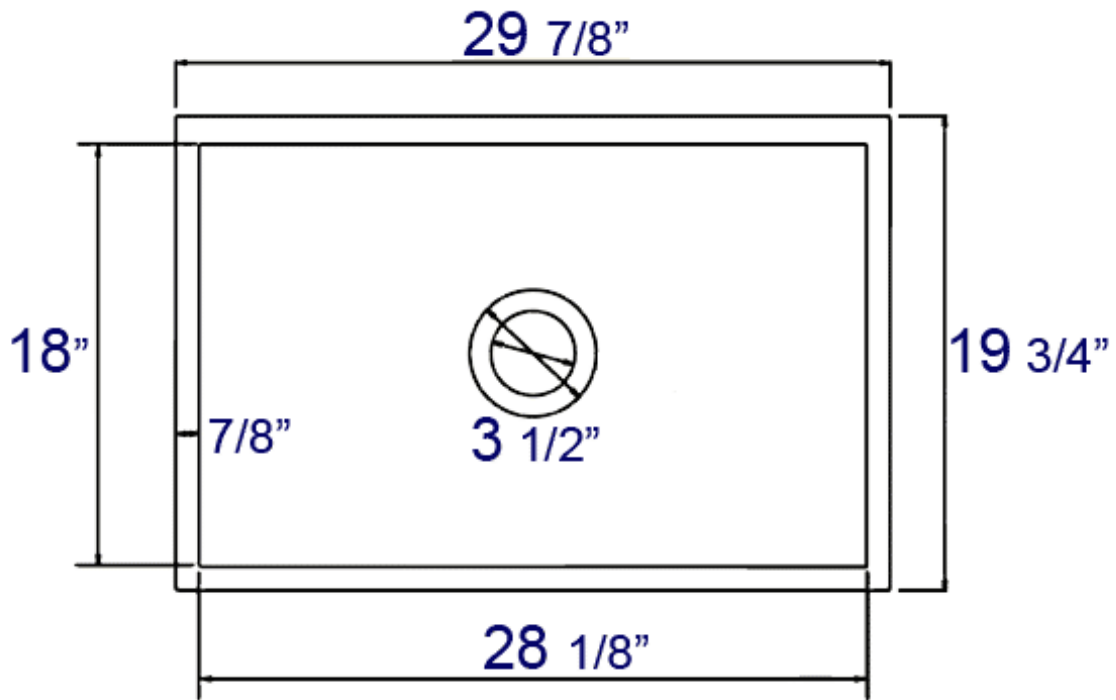

AB509

30" Farm Sink Fluted Single Bowl Design for Kitchen

Note: All product dimensions are approximate and should be verified on site prior to installation.
Visit www.ALFIbrand.com for more information.