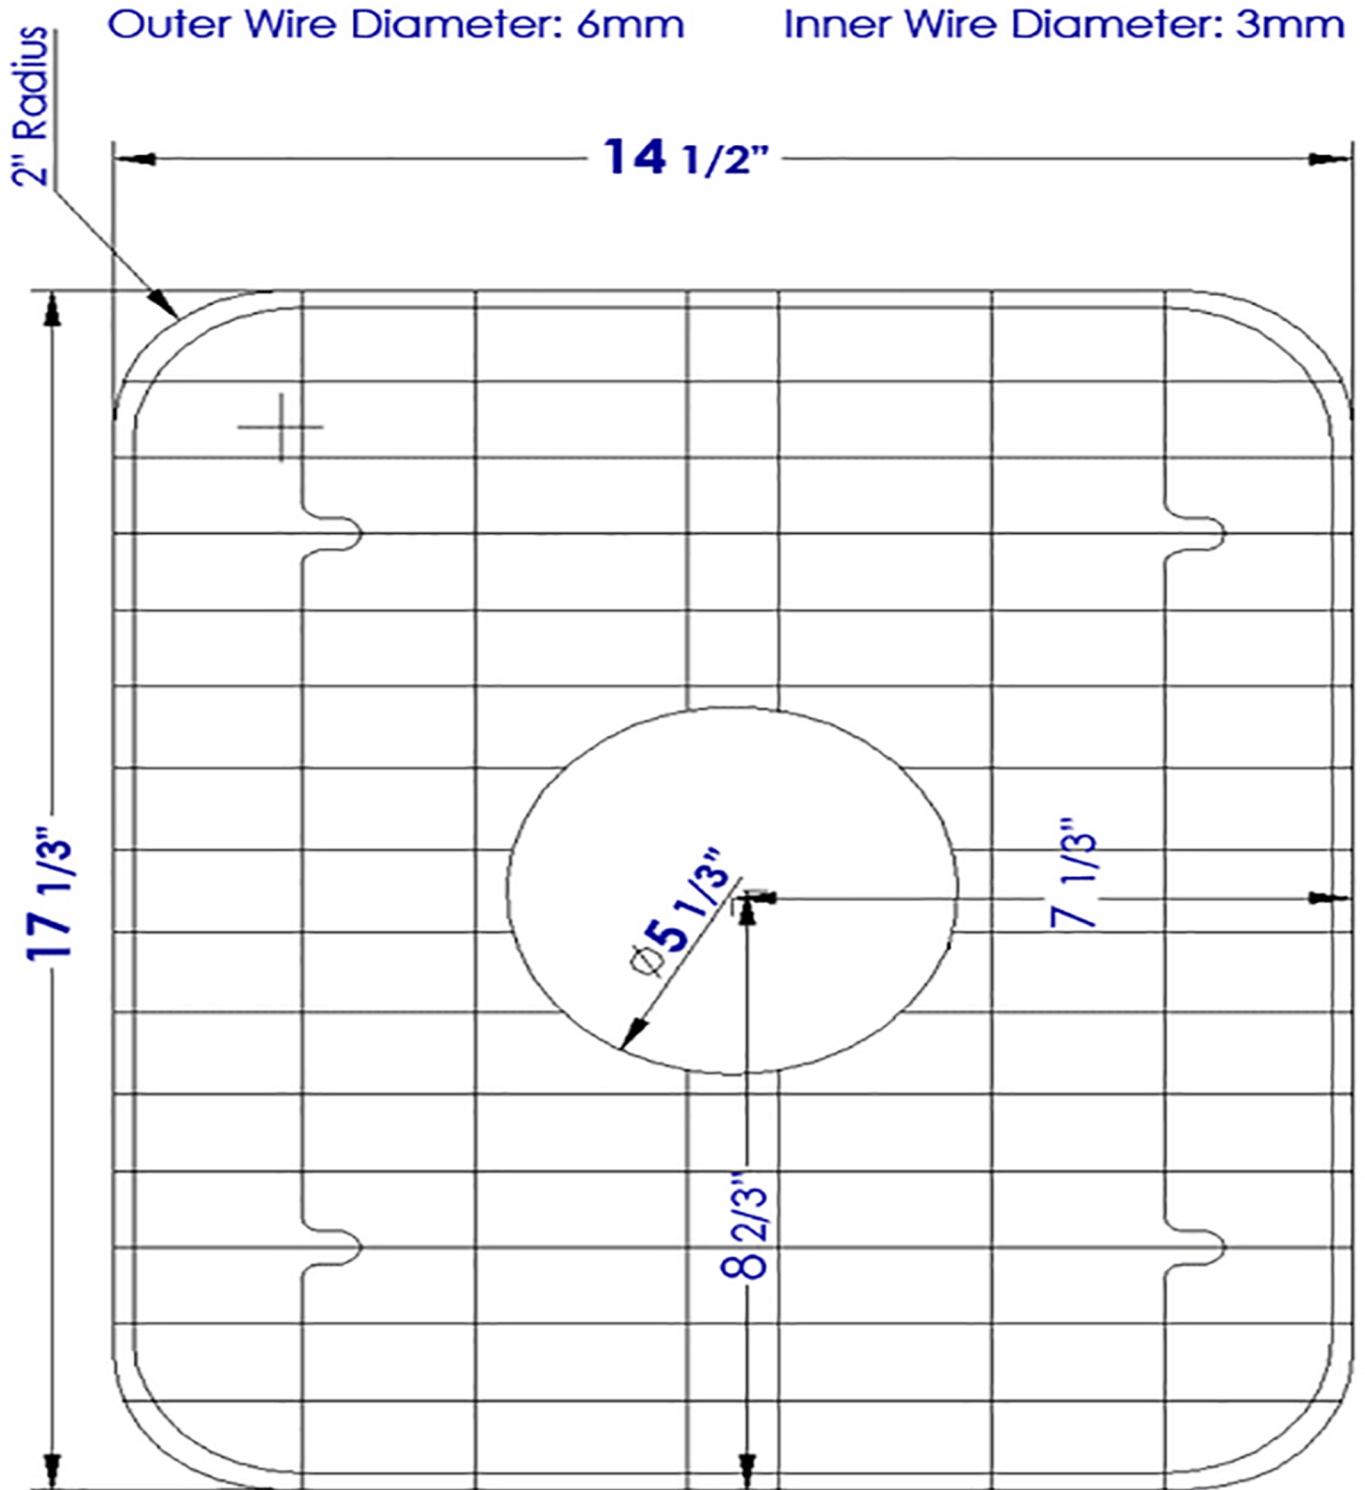

GR538

Solid Stainless Steel Kitchen Sink Grid

EAGO^{USA}

Note: All product dimensions are approximate and should be verified on site prior to installation.
Visit www.EAGOUSA.com for more information.