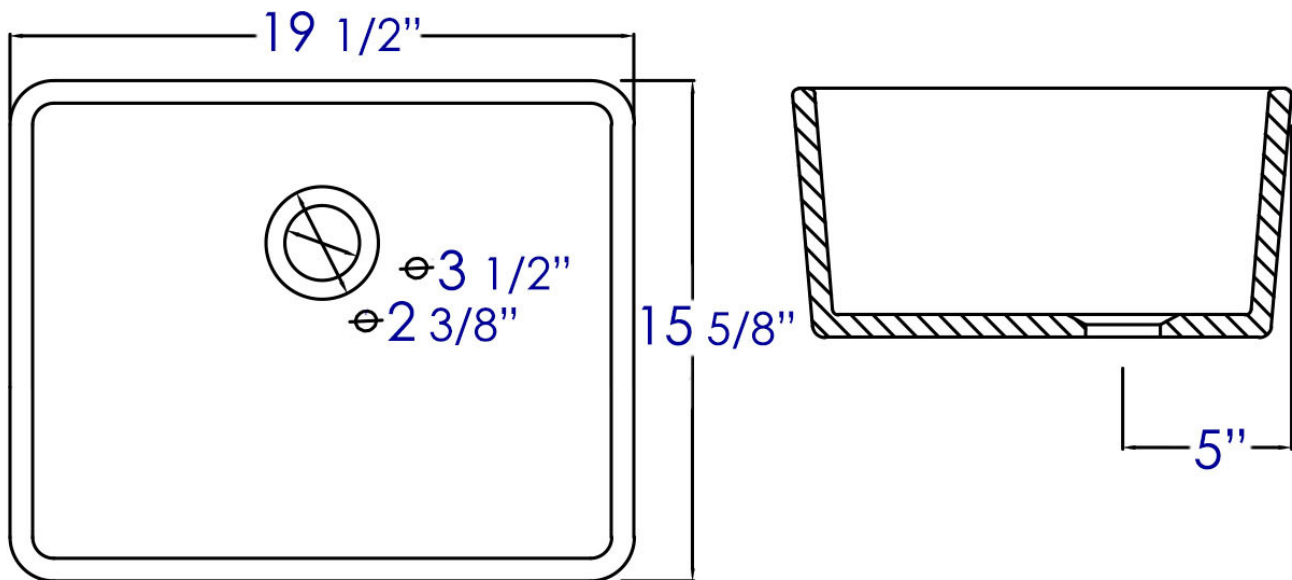

AB507

Single Bowl Fireclay Farm Sink

Note: All product dimensions are approximate and should be verified on site prior to installation.
Visit www.ALFIbrand.com for more information.