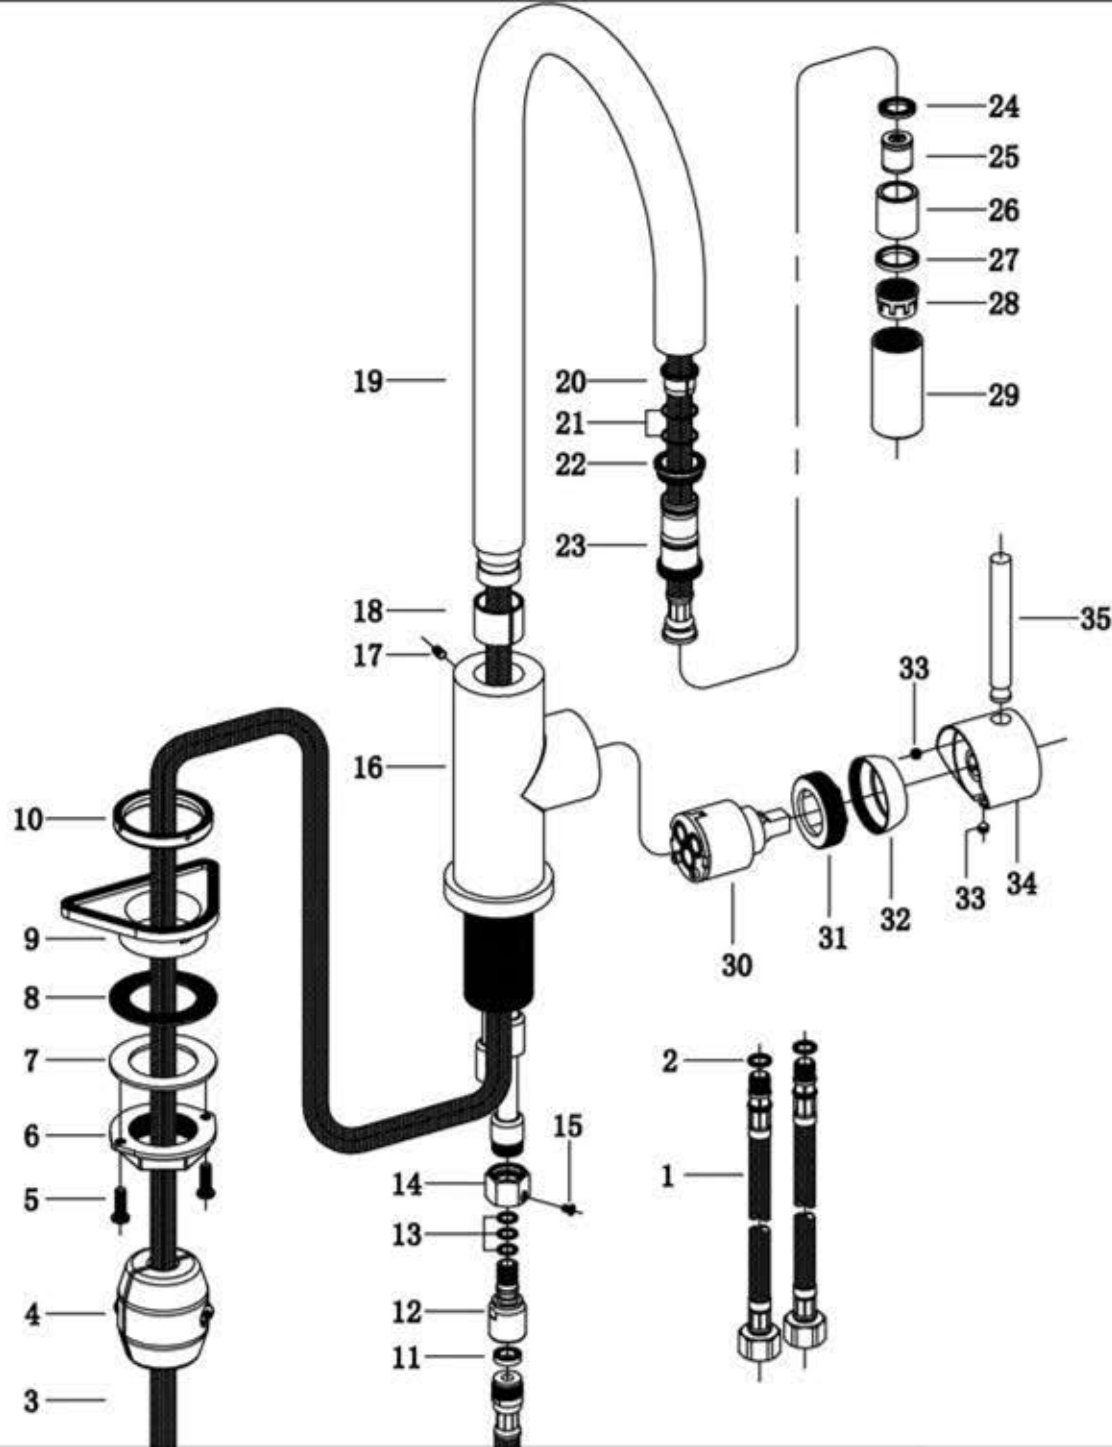

# AB2028

35	V249	handle lever	1	□10	L80	304	brushed
34	V103	handle cover	1	M5		304	brushed
33	LS-050040N-A	screw	2	M5	L4	304	
32	V101	fixed cover	1	M37*1		304	brushed
31	V102	screw nut	1	M37*1		304	remove burr
30	K 35 A	cartridge	1	35#		304	ceramic
29	V264	shower head	1	M22*1		304	brushed
28	40100500002	acrator	1	ΦM22*1		304	plastic
27	PDP-210167250	gasket	1	□21*16.7*2.5		304	rubber black
26	V265	cover	1	□15.1		304	
25	31401500001	check valve	1	□15		304	plastic
24	PDP-180115180	rubber ring	1	□18*□11.5*1.8		304	rubber
23	V267	hose connector	1	M22*1		304	
22	V268	plastic ring	1	M22*1		304	plastic black
21	OXQ-180150-WJ	rubber ring	2	□18*1.5		304	dimping black
20	V269	plastic sleeve	1	□13.5		304	plastic black
19	GT2028-02/H	spout	1	□25*1.5		304	brushed
18	GT2028-05	plastic sleeve	1	□24.5		304	PP white
17	LS-040080N-A	screw	1	M4	L8	304	
16	GT2002-01/H	body	1	M37*1		304	brushed
15	LS-030060S-B	fixed screw	1	M3	L5	304	
14	V144	screw	1	M3		304	remove burr
13	OXQ-070150-NJ	rubber ring	3	□7*1.5		304	dimping
12	V143B	hose connector	1	M15*1		304	remove burr
11	PDP-135080300	rubber ring	1	□4.89*□3.26*3.18		304	rubber black
10	PDP-490380730-R	rubber ring	1	□19*□8*7.3-R2		304	rubber black
9	V814	plastic base	1	□7.5		304	plastic white
8	PDP-530340200	rubber ring	1	□53*□34*2		304	rubber black
7	V125	stainless steel gasket	1	□53*□34.5*1.5		304	remove burr
6	V122	screw nut	1	M34*1.5		304	remove burr
5	LS-050160S-B	screw	2	M5	L16	304	
4	ZC-420G	weight ball	1	420g		304	pp+iron black
3	DLG-M151750-1	shower hose	1	M15*1	L1750	304	nylon
2	OXQ-080180-NJ	O ring	2	□8*1.8		304	dimping black
1	JSG-G1/2M10500-1	flexible hose	2	M10*1	L500	304	
NO	Parts models	Name of parts	QTY	Specifications	Material	Remarks	

Series name		Drawing people		inspector	
Customer number		Factory number	GT2028	Date	2013-09-30
Product name	Stainless steel sink mixer		Editions	B	