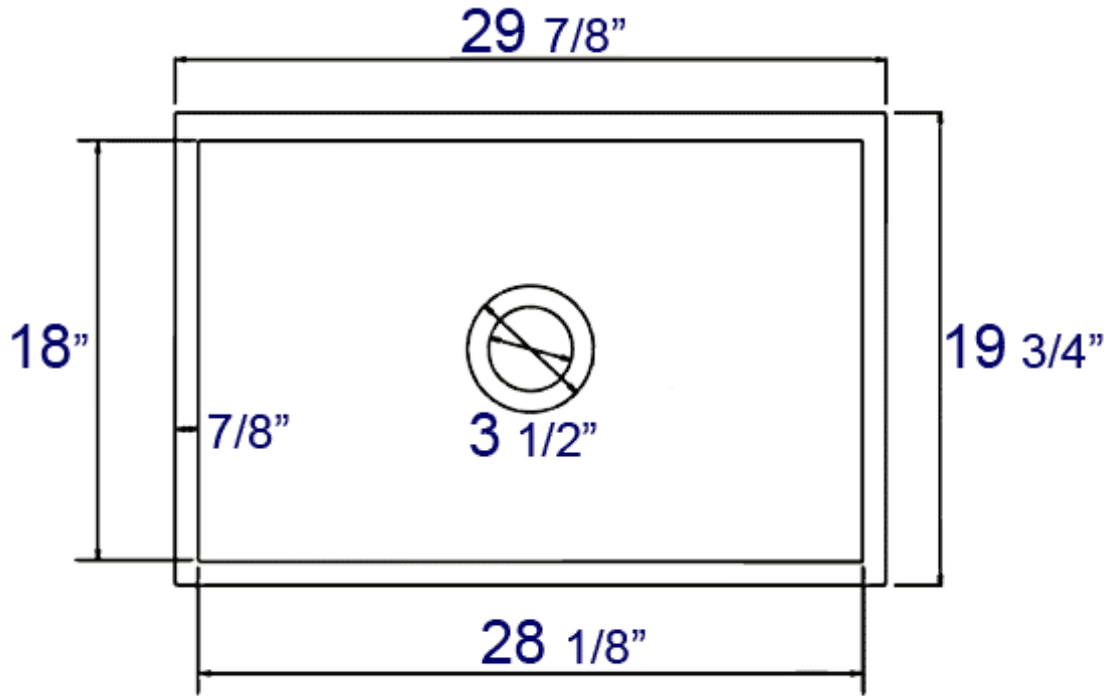

AB510

30" Single Bowl Smooth Panel Fireclay
Farmhouse Kitchen Sink

Note: All product dimensions are approximate and should be verified on site prior to installation.
Visit www.ALFIbrand.com for more information.