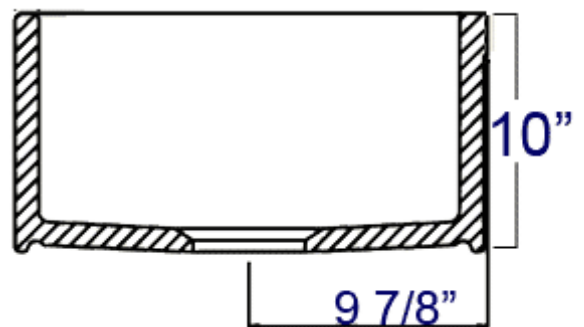

AB510

30" Single Bowl Smooth Panel Fireclay
Farmhouse Kitchen Sink

Note: All product dimensions are approximate and should be verified on site prior to installation.
Visit www.ALFIbrand.com for more information.