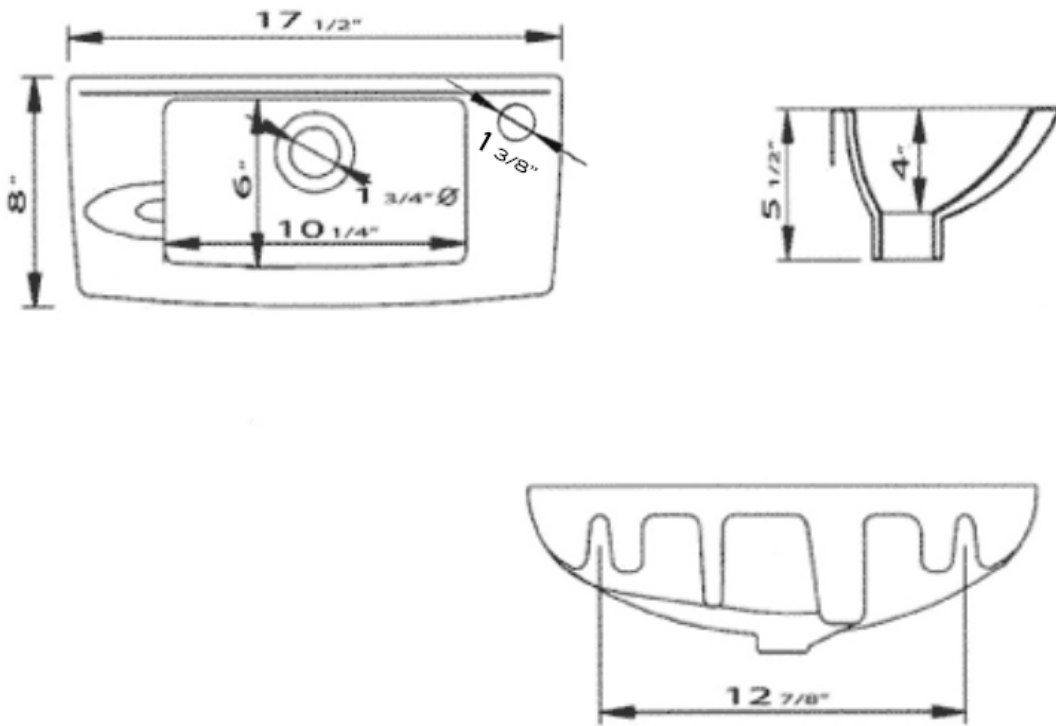

AB103

Small White Wall Mounted Ceramic Bathroom Sink Basin

Note: All product dimensions are approximate and should be verified on site prior to installation.
Visit www.ALFIbrand.com for more information.