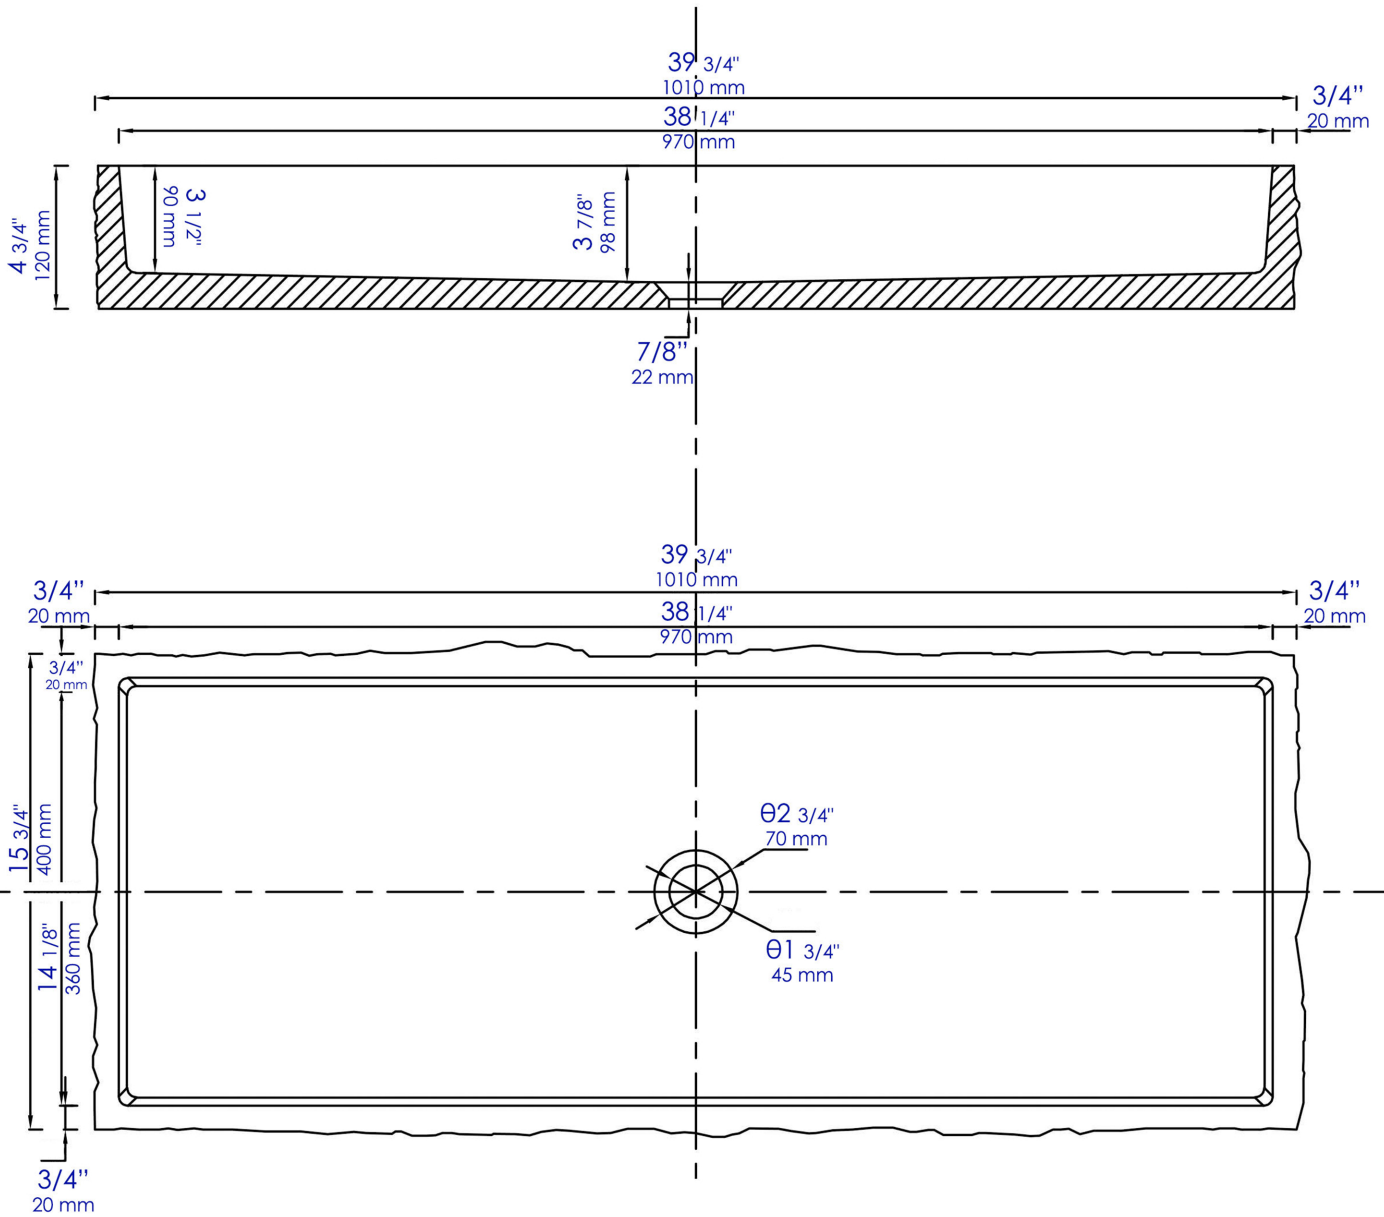

ABC039TR

39" Solid Concrete Chiseled Style
Rectangular Trough Sink

Note: All product dimensions are approximate and should be verified on site prior to installation.

Visit www.ALFIbrand.com for more information.