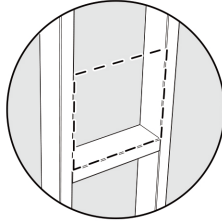

Toilet Paper Niche Installation Instructions

1

Add horizontal stud to support bottom of Niche

Refer to specifications for cut out dimensions

2

Peel off the tape cover.

3

Rest the bottom first, then push in.

Apply silicone around all edges.