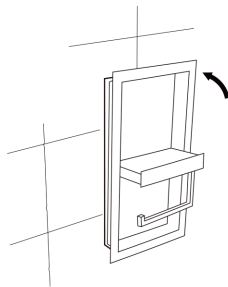

Toilet Paper Niche Installation Instructions

1

Add horizontal stud to support bottom of Niche

Refer to specifications for cut out dimensions

2

Peel off the tape cover.

3

Rest the bottom first, then push in.

Apply silicone around all edges.