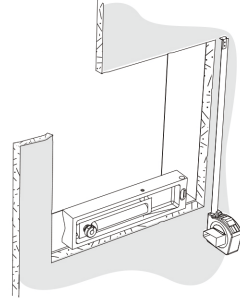

Toilet Paper Niche Installation Instructions

1

Add horizontal stud to support bottom of Niche

Refer to specifications for cut out dimensions

2

Peel off the tape cover.

3

Rest the bottom first, then push in.

Apply silicone around all edges.